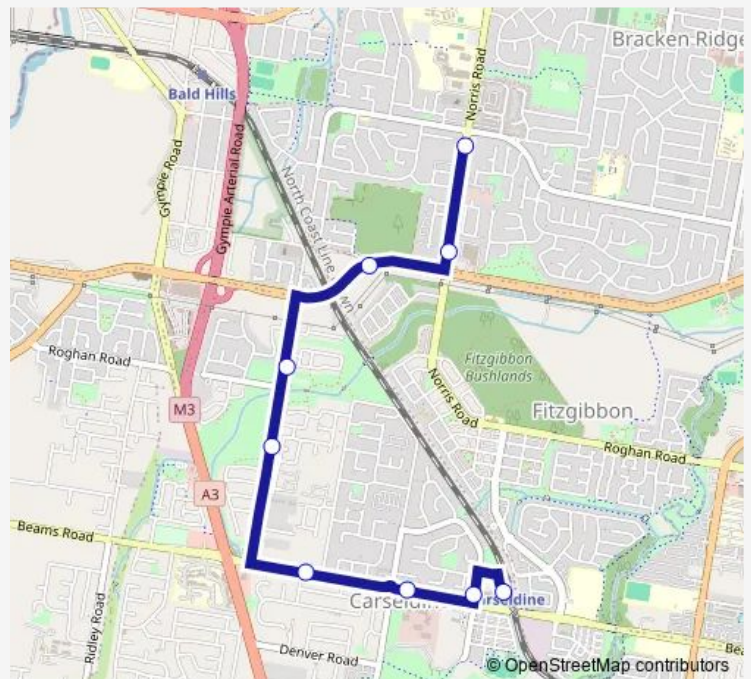

Bus 329 Bracken Ridge - Carseldine via Lacey Road

[Go to website](#)

Direction

Norris Rd near Barbour Rd, stop 46 — Carseldine station

9 stops

[Open route schedule](#)

Norris Rd near Barbour Rd, stop 46

Norris Rd at Bracken Ridge Plaza

Telegraph Rd near Langer Pl

Lacey Rd near Highbridge Cct

Lacey Rd near Macaranga Cr

Beams Rd at Bangalore Street

Beams Rd at Carseldine Campus

Balcara Ave at Beams - Balcara

Carseldine station

Route schedule

Norris Rd near Barbour Rd, stop 46 — Carseldine station

Monday 06:11-08:10

Tuesday 06:11-08:10

Wednesday 06:11-08:10

Thursday 06:11-08:10

Friday 06:11-08:10

Saturday —

Sunday —

Route info

Direction: Norris Rd near Barbour Rd, stop 46

Stops: 9

Trip Duration: 0 hour 12 min

329 — Bracken Ridge - Carseldine via Lacey Road

Direction

Carseldine station — Norris Rd near Barbour Rd, stop 46