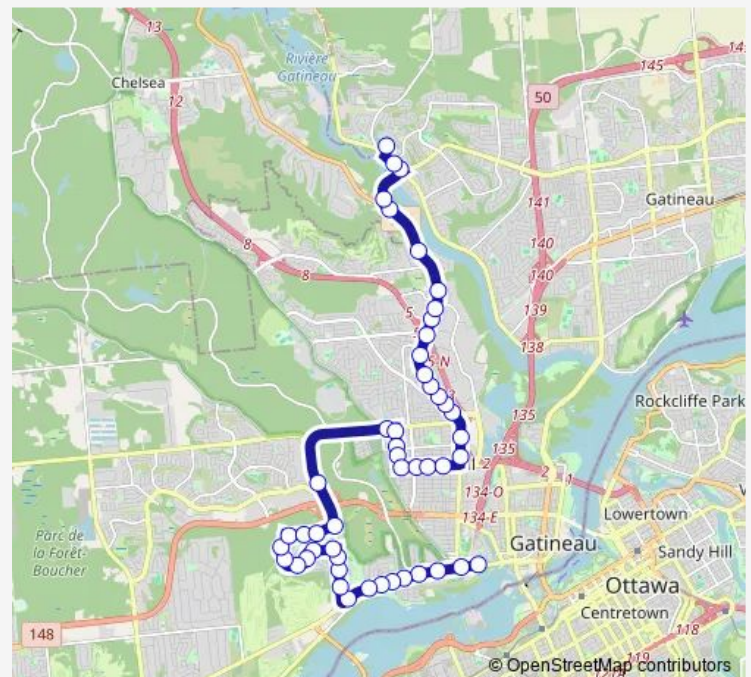

Thursday 16:10

Friday 16:10

Saturday —

Sunday —

Route info

Direction: École Saint-Alexandre

Stops: 48

Trip Duration: 0 hour 50 min

■ 329 — LE Manoir/ST-Alexandre

Montclair/Moussette

Montclair/Lionel-Émond

Lionel-Émond/Caron

Lionel-Émond/Gamelin

Saint-Raymond/Lionel-Émond

Saint-Raymond/du Plateau

Louise-Campagna/Saint-Raymond

Route schedule

Alexandre-Taché/Millar — École Saint-Alexandre (fictif arrivé)

Monday 08:02

Tuesday 08:02

Wednesday 08:02

Thursday 08:02

Friday 08:02

Saturday —

Sunday —

Route info

Direction: Alexandre-Taché/Millar

Stops: 49

Trip Duration: 0 hour 48 min

Lionel-Émond/Saint-Raymond

Lionel-Émond/Gamelin

Lionel-Émond/Caron