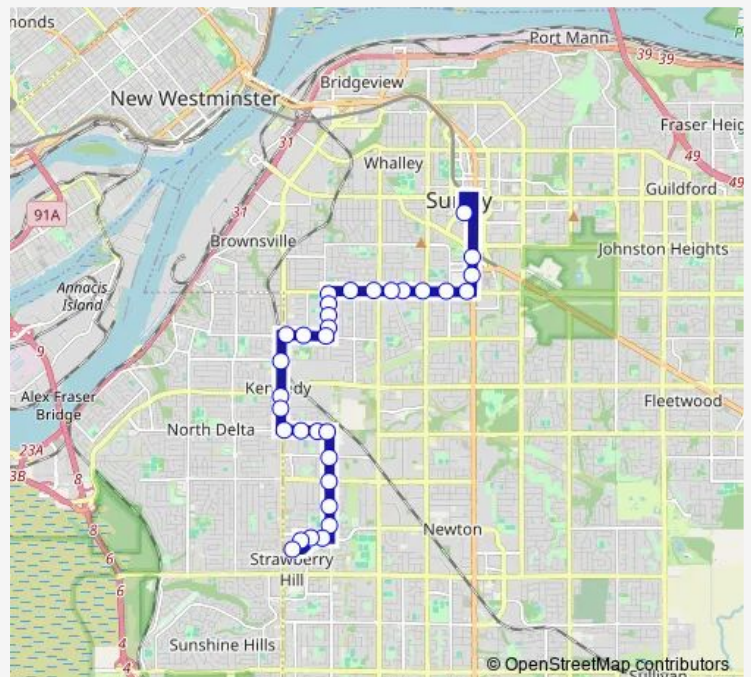

Southbound Scott Rd @ 90 Ave

Southbound Scott Rd @ Nordel Way

Southbound Scott Rd @ 86 Ave

Eastbound 84 Ave @ Scott Rd

Route schedule

Surrey Central Station @ Bay 14 — Scottsdale Exchange @ Bay 6

Monday 09:05-15:12

Tuesday 09:05-15:12

Wednesday 09:05-15:12

Thursday 09:05-15:12

Friday 09:05-15:12

Saturday 09:10-17:10

Sunday —

Route info

Direction: Surrey Central Station @ Bay 14

Stops: 32

Trip Duration: 0 hour 34 min

329 — Surrey Central Station/Scottsdale

Eastbound 84 Ave @ 121a St

Eastbound 84 Ave @ 122a St

Eastbound 84 Ave @ 124 St

Southbound 124 St @ 82 Ave

Southbound 124 St @ 80 Ave

Southbound 124 St @ 78 Ave

Southbound 124 St @ 76 Ave

Westbound 75 Ave @ 123a St

Westbound 75 Ave @ 122a St

Southbound 121a St @ 75 Ave

Scottsdale Exchange @ Bay 6

Direction

Scottsdale Exchange @ Bay 2 — Surrey Central Station @ Bay 12