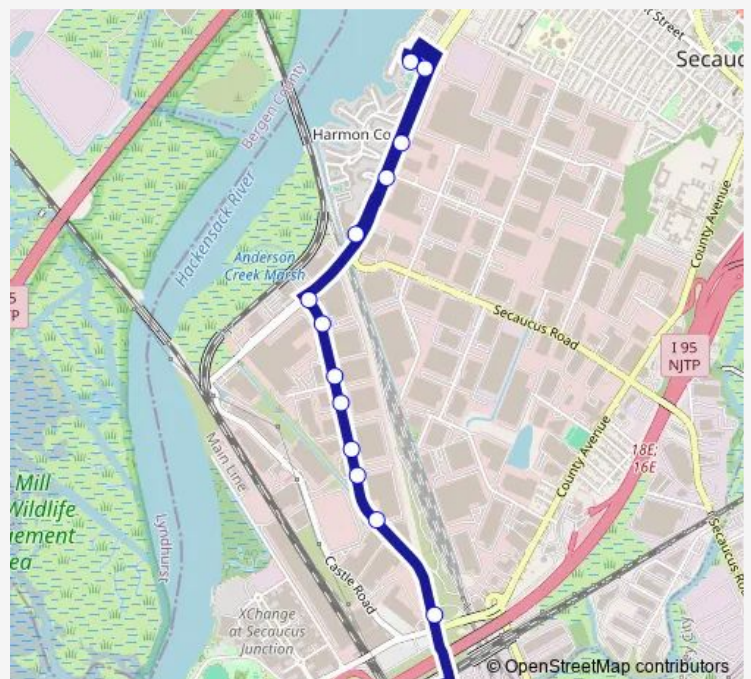

Route schedule

Harmon Cove Towers (Under Building) — SECAUCUS JUNCTION BUS PLAZA

Monday	16:05-19:35
Tuesday	16:05-19:35
Wednesday	16:05-19:35
Thursday	16:05-19:35
Friday	16:05-19:35
Saturday	—
Sunday	—

Route info

Direction: Harmon Cove Towers (Under Building)

Stops: 14

Trip Duration: 0 hour 13 min

Direction

SECAUCUS JUNCTION BUS PLAZA — Harmon Cove Towers (Under Building)

14 stops

[Open route schedule](#)

SECAUCUS JUNCTION BUS PLAZA

Saturday —

Sunday —

Route info

Direction: SECAUCUS JUNCTION BUS PLAZA

Stops: 13

Trip Duration: 0 hour 8 min

Direction

Harmon Cove Townhouses (Club House)# — SECAUCUS JUNCTION BUS PLAZA

Friday 05:59-08:59

Saturday —

Sunday —

Route info

Direction: Harmon Cove Townhouses (Club House)#

Stops: 16

Trip Duration: 0 hour 9 min

329 Bus time schedules and route maps are available in an offline PDF at busmaps.com. Use the busmaps.com website to see live bus times, train schedule or subway schedule, and step-by-step directions for all public transit in Jersey City