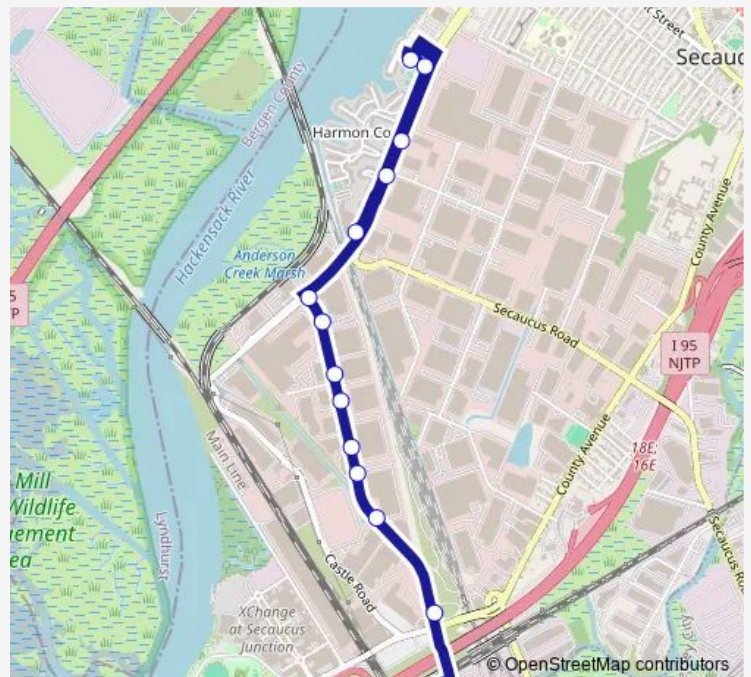

### Route schedule

Harmon Cove Towers (Under Building) — Secaucus Junction BUS Plaza

Monday	16:05-19:35
Tuesday	16:05-19:35
Wednesday	16:05-19:35
Thursday	16:05-19:35
Friday	16:05-19:35
Saturday	—
Sunday	—

### Route info

Direction: Harmon Cove Towers (Under Building)

Stops: 14

Trip Duration: 0 hour 13 min

**Direction**Secaucus Junction BUS Plaza — Harmon Cove Towers  
(Under Building)

14 stops

[Open route schedule](#)

Secaucus Junction BUS Plaza

Seaview DR. Extension AT NEW County Rd

Seaview DR. Extension 1980' W OF NEW County Rd

Seaview DR 1256' E OF Venture Way

Seaview DR 728' E OF Venture Way

Seaview DR 250' E OF Venture Way

## Route info

Direction: Secaucus Junction BUS Plaza

Stops: 14

Trip Duration: 0 hour 11 min

**Direction**

Secaucus Junction BUS Plaza — Harmon Cove Townhouses (Club House)#

13 stops

[Open route schedule](#)