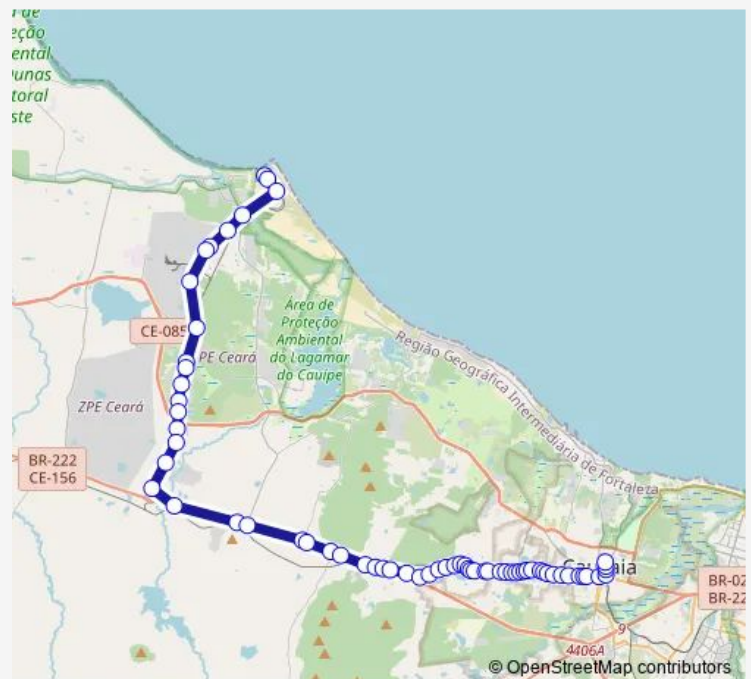

BR 222 Girador da Primavera Primavera

### Route schedule

Porto do Pecem — Terminal Malvinas Centro

Monday 05:00-18:40

Tuesday 05:00-18:40

Wednesday 05:00-18:40

Thursday 05:00-18:40

Friday 05:00-18:40

Saturday 05:00-18:40

### Route info

Direction: Porto do Pecem

Stops: 64

Trip Duration: 1 hour 7 min

375 — Caucaia / Porto DO Pecem

BR 222 1352 Guararu

BR 222 1306 Guararu

BR 222 1288 Guararu