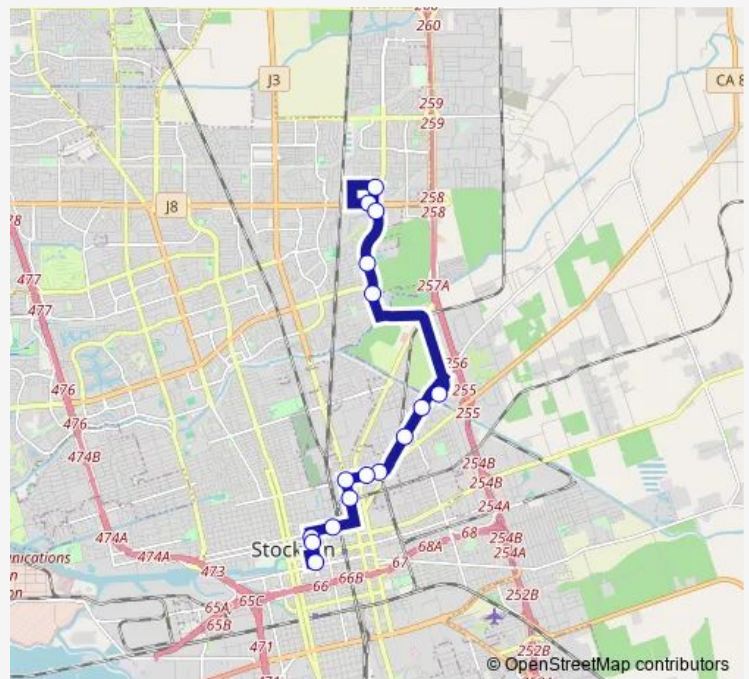

Route schedule

Hammer LN & Holman RD FS Wb — Downtown Transit Center DEP D

Monday	08:15-15:37
Tuesday	08:15-15:37
Wednesday	08:15-15:37
Thursday	08:15-15:37
Friday	08:15-15:37
Saturday	—
Sunday	—

Route info

Direction: Hammer LN & Holman RD FS Wb

Stops: 16

Trip Duration: 0 hour 34 min

375 — Calworks-Cherokee-Holman-Morada

Direction

Downtown Transit Center DEP D — Hammer LN & Holman RD FS Wb

15 stops

[Open route schedule](#)

Route schedule

Downtown Transit Center DEP D — Hammer LN & Holman RD FS Wb

Monday 07:40-16:21

Tuesday 07:40-16:21

Wednesday 07:40-16:21

Thursday 07:40-16:21

Friday 07:40-16:21

Saturday —

Sunday —

Route info

Direction: Downtown Transit Center DEP D

Stops: 15

Trip Duration: 0 hour 27 min

375 Bus time schedules and route maps are available in an offline PDF at busmaps.com. Use the busmaps.com website to see live bus times, train schedule or subway schedule, and step-by-step directions for all public transit in Stockton