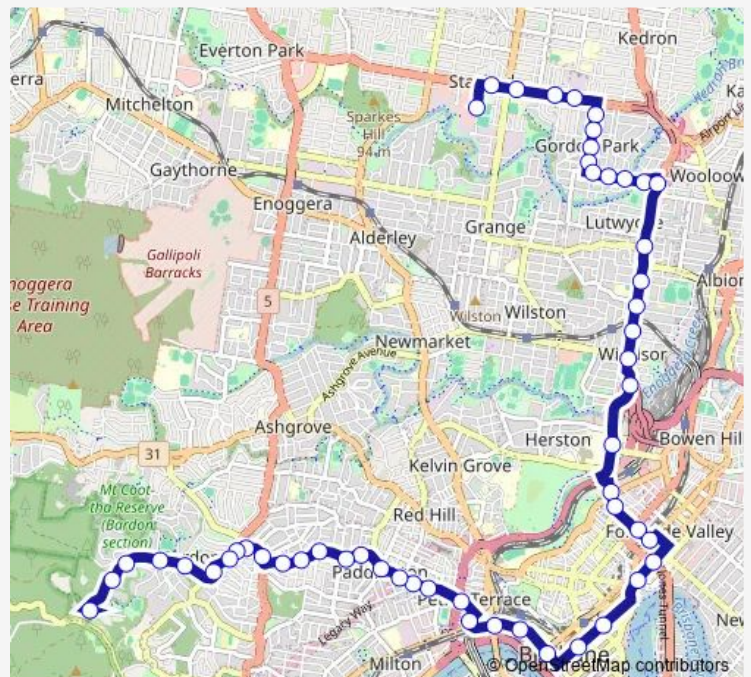

**Route schedule**

Carwoola St at Bardon, stop 22 — Stafford City

Monday	05:15-23:10
Tuesday	05:15-23:10
Wednesday	05:15-23:10
Thursday	05:15-23:10
Friday	05:15-23:10
Saturday	06:08-23:09
Sunday	08:07-21:07

**Route info**

Direction: Carwoola St at Bardon, stop 22

Stops: 54

Trip Duration: 0 hour 59 min

375 — Bardon - Stafford via City/Valley

Roma Street Stop 124 at Roma Street station

Turbot Street Stop 3 near Albert St

Edward Street Stop 141 near Ann St

Adelaide Street Stop 28 near Hutton Lane

Queen Street Stop 67 near Ann St (Orient)

Wickham Street Stop 227 near Gotha St

Brunswick Street Stop 211

Brunswick St at St Pauls Terrace, stop 5

Brunswick St at Water Street, stop 6

Bowen Bridge Rd at Gregory Terrace, stop 7

RBWH station, platform 2

Federation Street, platform 2

Lutwyche Rd near Taylor St, stop 11

Lutwyche Rd near Cartwright St, stop 12