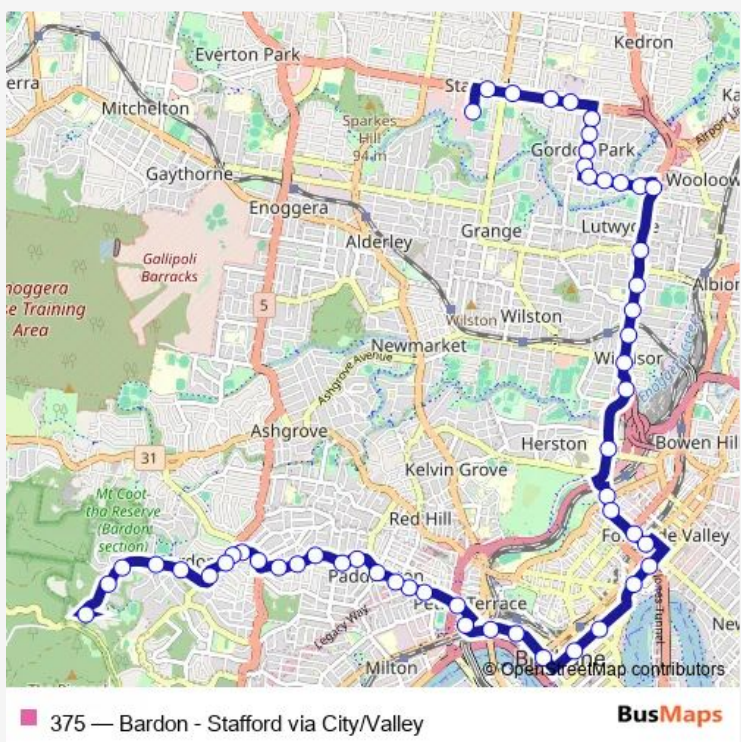

Bus 375 Bardon - Stafford via City/Valley

[Go to website](#)

Direction
 Carwoola St at Bardon, stop 22 — Stafford City
 55 stops
[Open route schedule](#)

- Carwoola St at Bardon, stop 22
- Simpsons Rd at Bardon Treetops, stop 22a
- Simpsons Rd at Bardon School, stop 21
- Simpsons Rd at Bowman Park, stop 20
- Chiswick Rd at Chiswick Road West, stop 19
- Simpsons Rd at The Drive, stop 17
- Simpsons Rd at Greer Street, stop 17a
- Simpsons Rd at Bardon, stop 16
- Macgregor Tce at Bardon, stop 15
- Macgregor St at Tooth Ave, stop 14
- Latrobe Tce at Perrott Street, stop 13
- Latrobe Tce at Gilday Street, stop 12
- Latrobe Tce at Trammies Corner, stop 11
- Latrobe Tce at Paddington Central, stop 10
- Latrobe Tce at Old Ithaca Fire Station, stop 9
- Given Tce at Old Paddo Post Office, stop 8
- Given Tce at Great George, stop 7
- Given Tce at Paddo Tavern, stop 6
- Given Tce at Paddington, stop 5
- Caxton St near Chapel St, stop 4
- Upper Roma St near Quay St, stop 3

Route info
 Direction: Carwoola St at Bardon, stop 22
 Stops: 55
 Trip Duration: 1 hour 11 min

Roma Street Stop 124 at Roma Street station

Herschel Street Stop 2 near North Quay

Adelaide Street Stop 17 near George St

Adelaide Street Stop 23 near David Jones

Adelaide Street Stop 28 near Hutton Lane

Queen Street Stop 67 near Ann St (Orient)

Wickham Street Stop 227 near Gotha St

Brunswick Street Stop 211

Brunswick St at St Pauls Terrace, stop 5

Stops: 53

Trip Duration: 0 hour 54 min

Ann Street Stop 216 at Valley Island

Ann Street Stop 220 at All Hallows

Adelaide Street Stop 35 near Creek St

Adelaide Street Stop 42 near Albert St

George Street Stop 117 near Turbot St