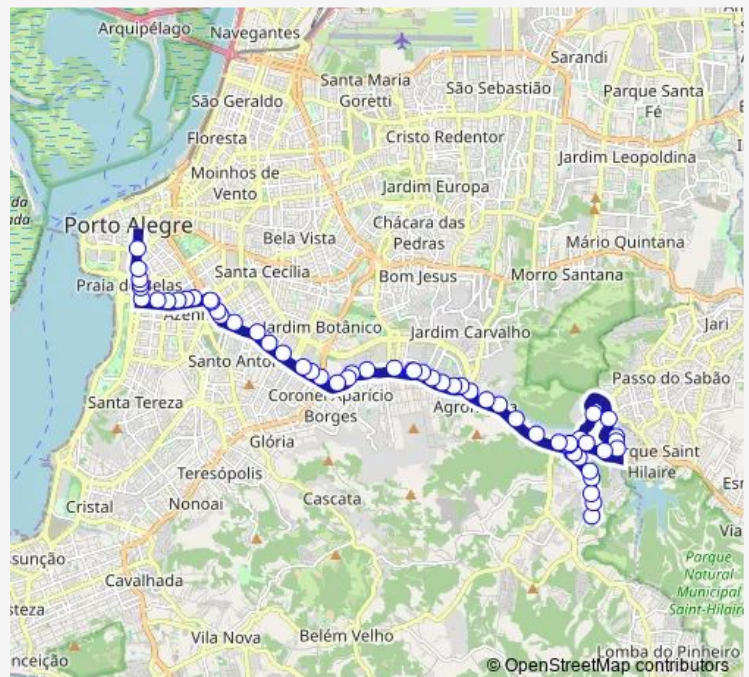

Wednesday 06:00-23:05

Thursday 06:00-23:05

Friday 06:00-23:05

Saturday 06:16-22:30

Sunday 06:16-22:05

Route info

Direction: Dolores Duran 2082

Stops: 58

Trip Duration: 0 hour 44 min

375 — Agronomia / Informatica

Bento Goncalves 7500

Bento Goncalves 6926

Bento Goncalves DF 6647

BENTO GONCALVES 6318

Bento Goncalves 6146 Rampa Compensados

Bento Goncalves 5890