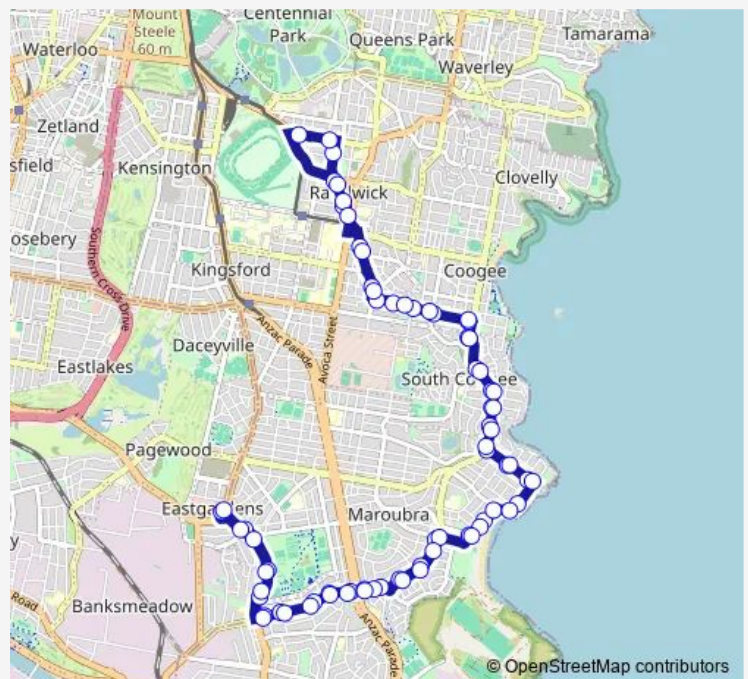

Marine Pde At Maroubra Rd

Marine Pde After Bond St

Torrington Rd Before Wilson St

Torrington Rd Opp Inman St

Torrington Rd At Malabar Rd

Route schedule

Westfield Eastgardens, Lower Level, Stand B — Westfield Eastgardens, Bunnerong Rd, Stand A

Monday 05:20-23:50

Tuesday 05:20-23:50

Wednesday 05:20-23:50

Thursday 05:20-23:50

Friday 05:20-23:50

Saturday 05:20-23:50

Sunday 06:20-23:50

Route info

Direction: Westfield Eastgardens, Lower Level, Stand B

Stops: 73

Trip Duration: 1 hour 8 min

375 — Eastgardens to Randwick (Loop Service)

Malabar Rd Opp Mermaid Av

Popplewell Park, Malabar Rd

Malabar Rd At Nymboida St