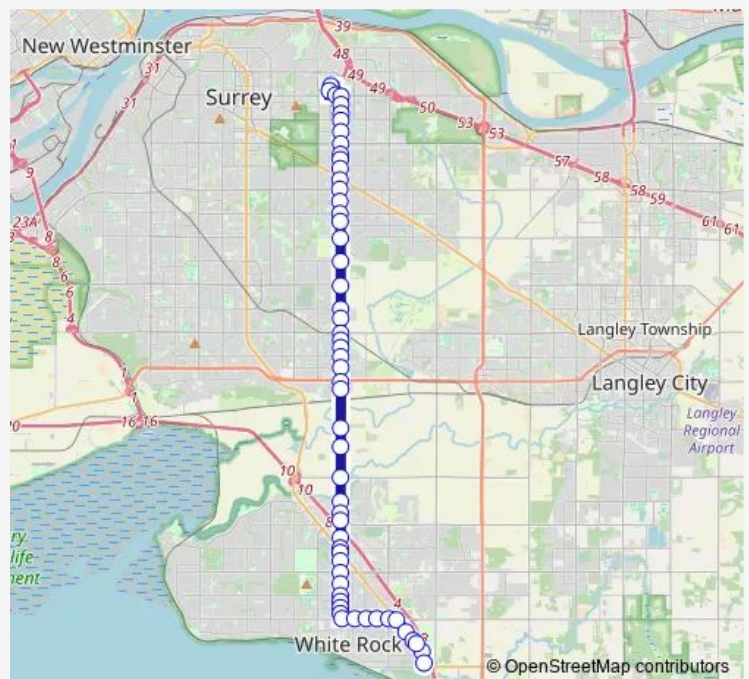

Southbound 152 St @ 93 Ave

Southbound 152 St @ 91A Ave

Southbound 152 St @ Fraser Hwy

Southbound 152 St @ 88 Ave

Southbound 152 St @ 86 Ave

Southbound 152 St @ 84 Ave

Southbound 152 St @ 82 Ave

Southbound 152 St @ 7900 Block

Southbound 152 St @ 76 Ave

Southbound 152 St @ 72 Ave

Southbound 152 St @ 68 Ave

Route schedule

Guildford @ Layover — Northbound King George Blvd @ 1100 Block

Monday 06:05-22:50

Tuesday 06:05-22:50

Wednesday 06:05-22:50

Thursday 06:05-22:50

Friday 06:05-22:50

Saturday 06:05-22:57

Sunday 06:49-20:50

Route info

Direction: Guildford @ Layover

Stops: 56

Trip Duration: 1 hour 1 min

375 — White Rock/White Rock South/Guildford

Southbound 152 St @ 66A Ave

Southbound 152 St @ 64 Ave

Southbound 152 St @ 62A Ave

Southbound 152 St @ 62 Ave

Southbound 152 St @ 60 Ave

Southbound 152 St @ Panorama Dr