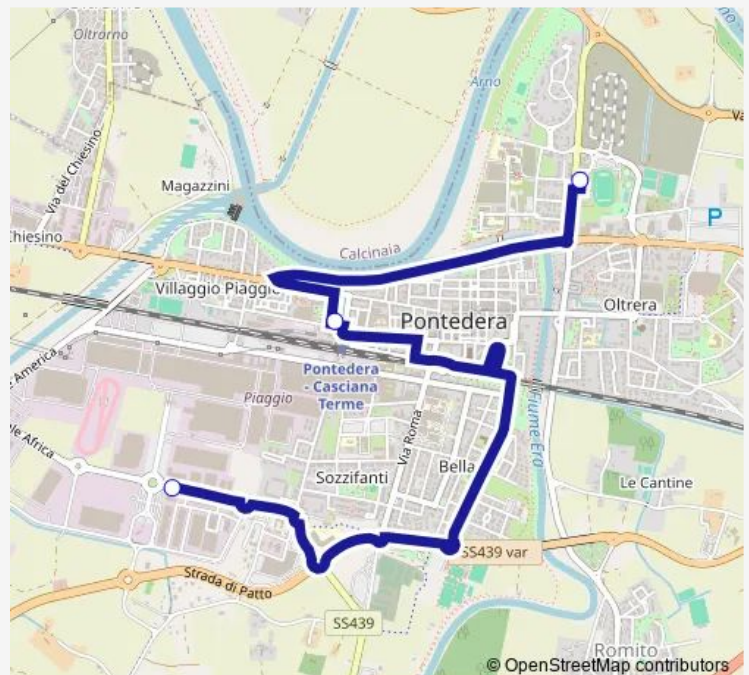

**Route schedule**

Pontedera Corsia 6 — V.Le Africa Palazzo Blu (Asl) A

Monday	07:42
Tuesday	07:42
Wednesday	07:42
Thursday	07:42
Friday	07:42
Saturday	07:42
Sunday	—

**Route info**

Direction: Pontedera Corsia 6

Stops: 2

Trip Duration: 0 hour 8 min

**Direction**

Pontedera Stadio -A- — Pontedera Autostazione

2 stops

[Open route schedule](#)

Pontedera Stadio -A-

Pontedera Autostazione

## Route info

Direction: Pontedera Stadio -A-

Stops: 2

Trip Duration: 0 hour 8 min

**Direction**

Pontedera Corsia 1 — V.Le Africa Palazzo Blu (Asl) A

2 stops

[Open route schedule](#)

## Route info

Direction: Pontedera Corsia 5

Stops: 2

Trip Duration: 0 hour 8 min

**Direction**

V.Le Africa Palazzo Blu (Asl) A — Pontedera Autostazione

2 stops

[Open route schedule](#)