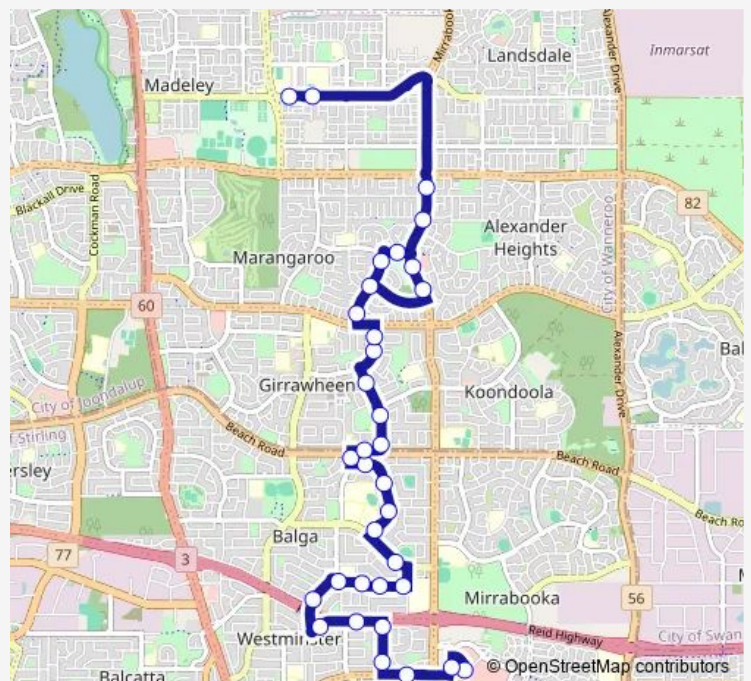

Beach Rd After Redcliffe Av

Hainsworth Av After Beach Rd

Hainsworth Av After Salcott Rd

Route schedule

Mirrabooka Station Stand 4 — Mirrabooka Av - Alexander Heights Shopping Ctr

Monday 11:23

Tuesday 11:23

Wednesday 11:23

Thursday 11:23

Friday 11:23

Saturday —

Sunday —

Route info

Direction: Mirrabooka Station Stand 4

Stops: 30

Trip Duration: 0 hour 25 min

Hainsworth Av After Salcott Rd

Amberton Av After Hatfield Wy

Amberton Av After Connell Wy

Jefferson Dr After Marangaroo Dr

Jefferson Dr After Orion Wy

Jefferson Dr After Paloma Loop

Bloodwood Dr After Cycas Ct

Rawlinson Dr After Frangipani Loop

Mirrabooka Av - Alexander Heights Shopping Ctr

Direction

Nollamara Av Dianella Secondary College — Mirrabooka Av - Alexander Heights Shopping Ctr

30 stops

[Open route schedule](#)