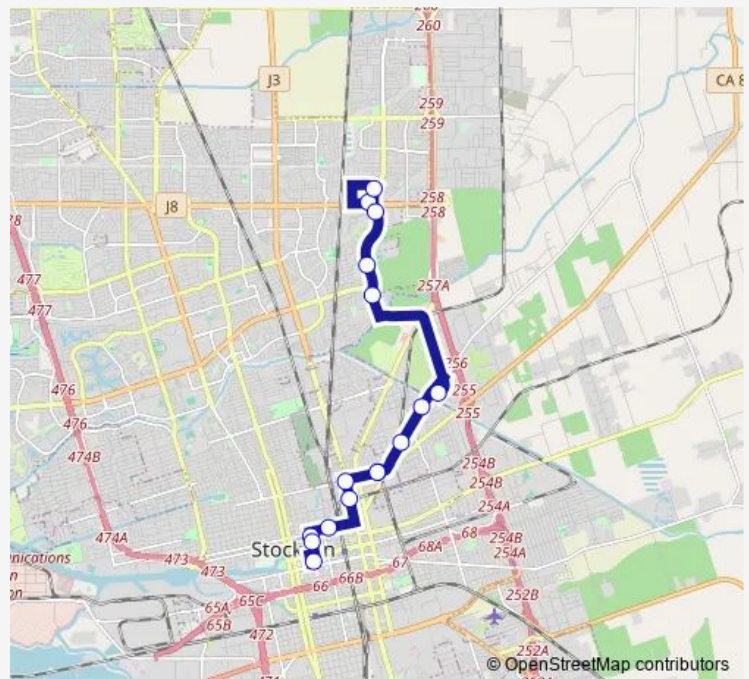

Harding Wy & Funston Ave FS/Wb

Airport Wy & Harding FS/Sb

Airport Wy & Roosevelt St FS/Sb

Park St & Aurora St NS Westbound

California St & Oak St NS/Sb

California St & Fremont St NS/Sb

Downtown Transit Center Dep D

Route schedule

Hammer Ln & Holman Rd FS Westbound — Downtown Transit Center Dep D

Monday	08:15-15:37
Tuesday	08:15-15:37
Wednesday	08:15-15:37
Thursday	08:15-15:37
Friday	08:15-15:37
Saturday	—
Sunday	—

Route info

Direction: Hammer Ln & Holman Rd FS Westbound

Stops: 16

Trip Duration: 0 hour 34 min

375 — Calworks-Cherokee-Holman-Morada

Direction

Downtown Transit Center Dep D — Hammer Ln & Holman Rd FS Westbound

Thursday 07:40-16:21

Friday 07:40-16:21

Saturday —

Sunday —

Route info

Direction: Downtown Transit Center Dep D

Stops: 15

Trip Duration: 0 hour 27 min