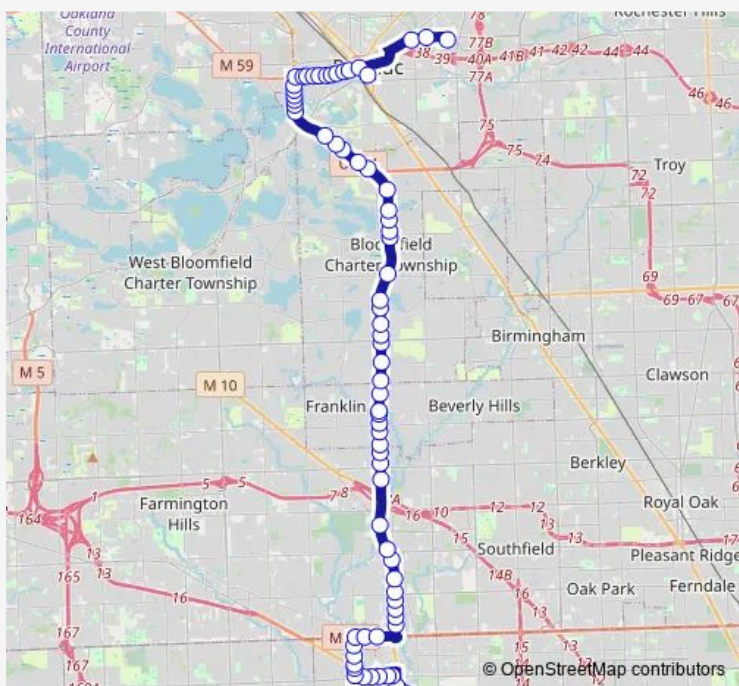

# Bus 375 Tele Oldr-Amzn Pont

[Go to website](#)

**Direction**  
 Amazon Pontiac Sb — OLD Redford Meijer  
 70 stops  
[Open route schedule](#)

- Amazon Pontiac Sb
- Featherstone & Kenilworth Wb
- University & Featherstone
- Phoenix Center
- S Perry + E Pike
- Huron + Pine
- Huron + Woodward
- Huron + Franklin
- Huron + N Johnson
- Huron + Thorpe
- Huron + Dwight
- Huron + Monroe
- Huron + N Genesse
- Telegraph + Huron
- Telegraph + Menominee
- Telegraph + Voorhies
- Telegraph + Heritage Plaza
- Telegraph + James K Blvd
- Telegraph + Crestview
- Telegraph + Klingsmith
- Telegraph + Carls Golfland

Route schedule  
 Amazon Pontiac Sb — OLD Redford Meijer

Monday	05:42-22:38
Tuesday	05:42-22:38
Wednesday	05:42-22:38
Thursday	05:42-22:38
Friday	05:42-22:38
Saturday	05:38-20:38
Sunday	—

Route info  
 Direction: Amazon Pontiac Sb  
 Stops: 70  
 Trip Duration: 1 hour 2 min

375 — Tele Oldr-Amzn Pont **BusMaps**

Telegraph + Bataan Dr

Telegraph + Square Lake Ro

Telegraph + Franklin

Telegraph + Hickory Grove

Telegraph + Parkway Tr

Telegraph + Long Lake

Telegraph + Exeter

Telegraph + Lone Pine

Telegraph + Quarton

Telegraph + Meadow Way

Telegraph + Sandy Lane

Telegraph + Maple

Telegraph + Sandalwood

Telegraph + 14 Mile Rd

Telegraph + S Cromwell