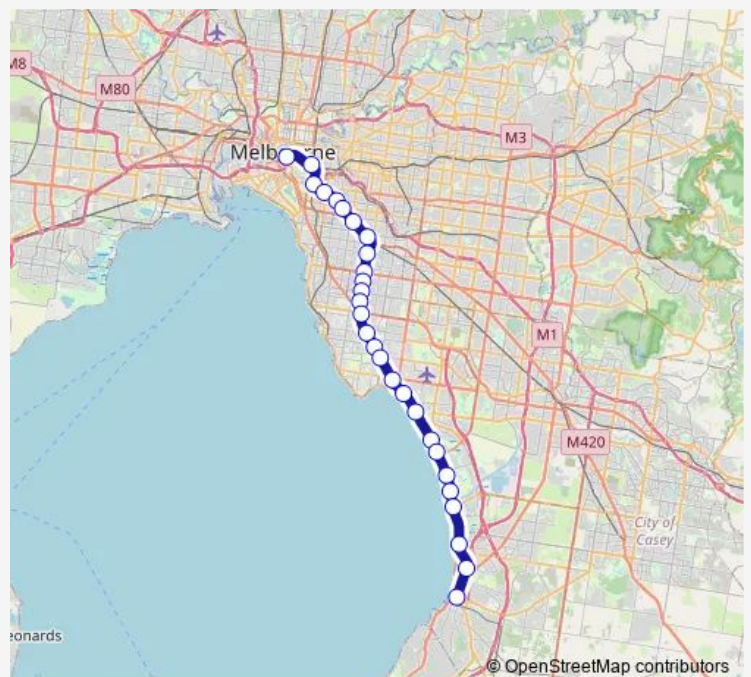

**Rail Frankston Frankston - City**

[Go to website](#)

**Direction**

Moorabbin Railway Station (Moorabbin) — Flinders Street Railway Station (Melbourne City)

14 stops

[Open route schedule](#)

- Moorabbin Railway Station (Moorabbin)
- Patterson Railway Station (Bentleigh)
- Bentleigh Railway Station (Bentleigh)
- Mckinnon Railway Station (Mckinnon)
- Ormond Railway Station (Ormond)
- Glen Huntly Railway Station (Glen Huntly)
- Caulfield Railway Station (Caulfield East)
- Malvern Railway Station (Malvern)
- Armadale Railway Station (Armadale)
- Toorak Railway Station (Armadale)
- Hawksburn Railway Station (South Yarra)
- South Yarra Railway Station (South Yarra)
- Richmond Railway Station (Richmond)
- Flinders Street Railway Station (Melbourne City)

**Route schedule**

Moorabbin Railway Station (Moorabbin) — Flinders Street Railway Station (Melbourne City)

Monday	—
Tuesday	—
Wednesday	—
Thursday	08:45
Friday	—
Saturday	06:43-19:43
Sunday	—

**Route info**

Direction: Moorabbin Railway Station (Moorabbin)

Stops: 14

Trip Duration: 0 hour 31 min

Frankston — Frankston - City

## Direction

Frankston Railway Station (Frankston) — Flinders Street Railway Station (Melbourne City)

28 stops

[Open route schedule](#)

Frankston Railway Station (Frankston)

Kananook Railway Station (Seaford)