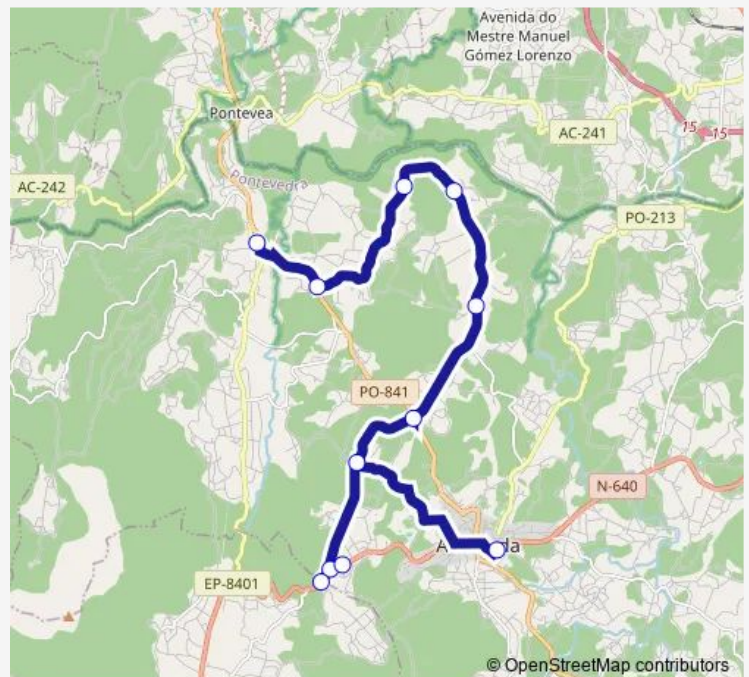

**Bus XG86009 Souto de Veia-A Estrada E.A.**[Go to website](#)**Direction**

Souto De Veia — A Estrada E.A.

11 stops

[Open route schedule](#)

Souto De Veia

O Rollo

Sieiro

Santeles

Souto De Veia — A Estrada E.A.

Monday 09:00

Tuesday 09:00

Wednesday 09:00

Thursday 09:00

Friday 09:00

Saturday —

Sunday —

**Route info**

Direction: Souto De Veia

Stops: 11

Trip Duration: 0 hour 30 min

■ XG86009 — Souto de Veia-A Estrada E.A.

**Direction**

A Estrada E.A. — Souto De Vea

11 stops

## Route schedule

A Estrada E.A. — Souto De Vea

Monday	12:00
Tuesday	12:00
Wednesday	12:00
Thursday	12:00
Friday	12:00
Saturday	—
Sunday	—