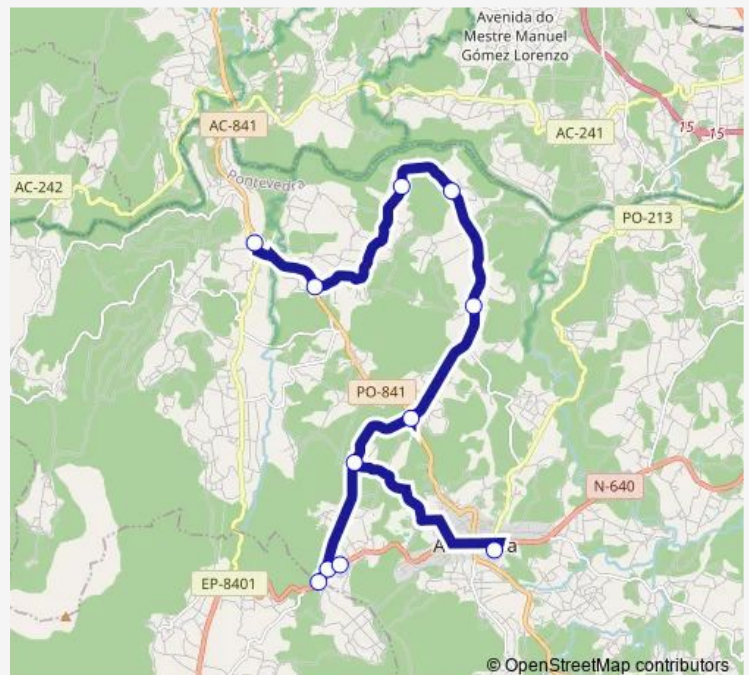

### Direction

Souto De Veia — A Estrada E.A.

11 stops

[Open route schedule](#)

Souto De Veia

O Rollo

Sieiro

Santeles

### Route schedule

Souto De Veia — A Estrada E.A.

Monday 09:00

Tuesday 09:00

Wednesday 09:00

Thursday 09:00

Friday 09:00

Saturday —

### Route info

Direction: Souto De Veia

Stops: 11

Trip Duration: 0 hour 30 min

Xg86009 — Souto de Veia-A Estrada E.A.

**Direction**

A Estrada E.A. — Souto De Vea

11 stops

## Route schedule

A Estrada E.A. — Souto De Vea

Monday	12:00
Tuesday	12:00
Wednesday	12:00
Thursday	12:00
Friday	12:00
Saturday	—
Sunday	—