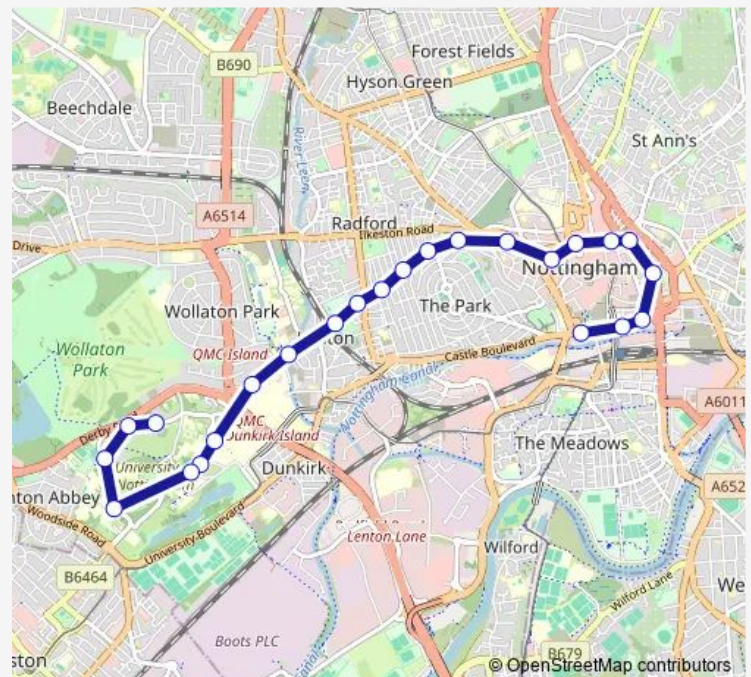

Thursday 08:56-23:15

Friday 08:56-23:15

Saturday 07:45-23:15

Sunday 09:13-23:15

Route info

Direction: East Midlands Conference Centre

Stops: 23

Trip Duration: 0 hour 28 min

■ 34C — City-University Park Campus

BusMaps

Maid Marian Way

Broadmarsh

Direction

Broadmarsh — Lincoln Hall

24 stops

[Open route schedule](#)

Broadmarsh

Popham Street

Canal Street

Ice Arena

East Street

Victoria Centre

Elite

Angel Row A3