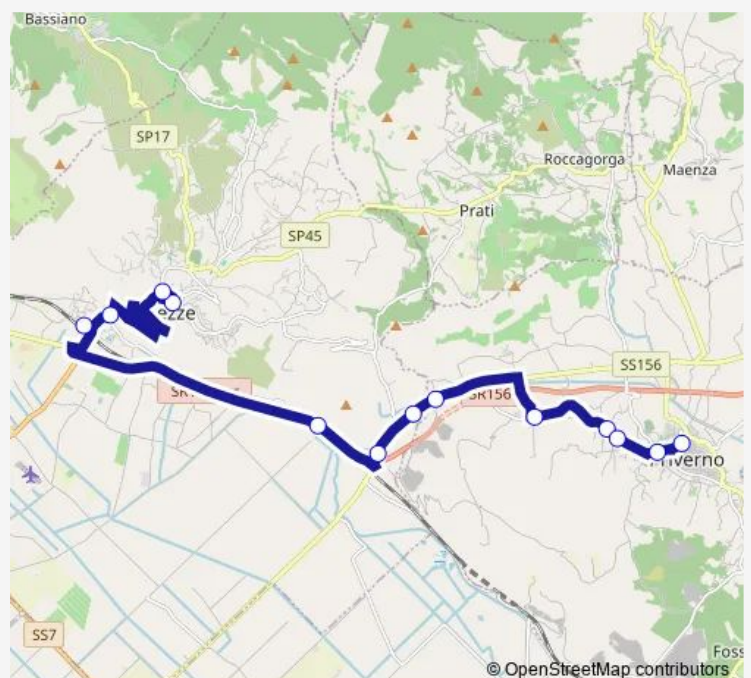

Bus Sezze - Priverno # Pv905a

[Go to website](#)

Direction

Sezze | Porta Sant'Andrea # f3409 — Priverno | Terminal Bus | Ist. Superiore T. Rossi # f3429

13 stops

[Open route schedule](#)

Sezze | Porta Sant'Andrea # f3409

Priverno | Terminal Bus | Ist. Superiore T. Rossi # f3429

Route schedule

Sezze | Porta Sant'Andrea # f3409 — Priverno | Terminal Bus | Ist. Superiore T. Rossi # f3429

Monday 14:20

Tuesday 14:20

Wednesday 14:20

Thursday 14:20

Friday 14:20

Saturday —

Sunday —

Route info

Direction: Sezze | Porta Sant'Andrea # f3409

Stops: 13

Trip Duration: 0 hour 31 min