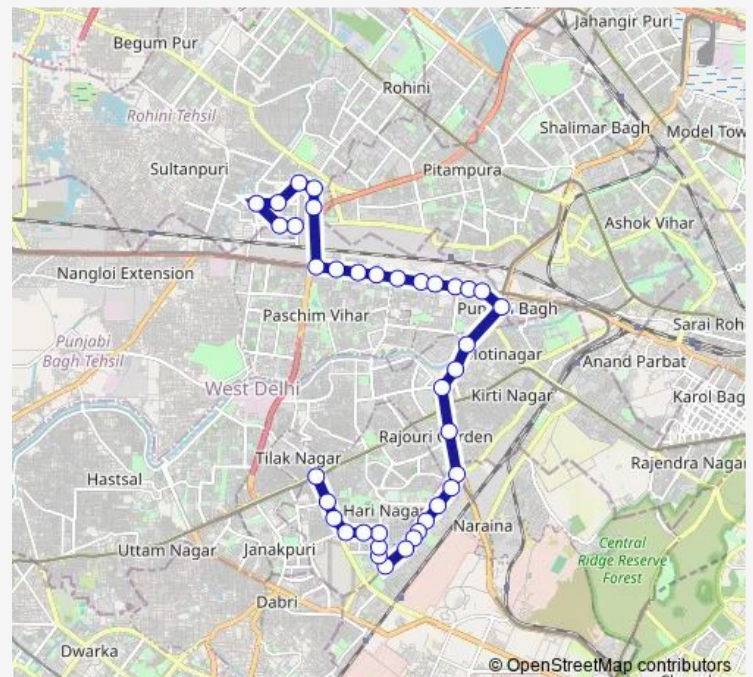

### Route schedule

Q Block Mangol Puri Terminal — Tilak Nagar

Monday 06:52-19:42

Tuesday 06:52-19:42

Wednesday 06:52-19:42

Thursday 06:52-19:42

Friday 06:52-19:42

Saturday 06:52-19:42

Sunday 06:52-19:42

### Route info

Direction: Q Block Mangol Puri Terminal

Stops: 38

Trip Duration: 1 hour 11 min

808down

BusMaps

Rajouri Garden Ring Road

Maya Puri Crossing - Depot