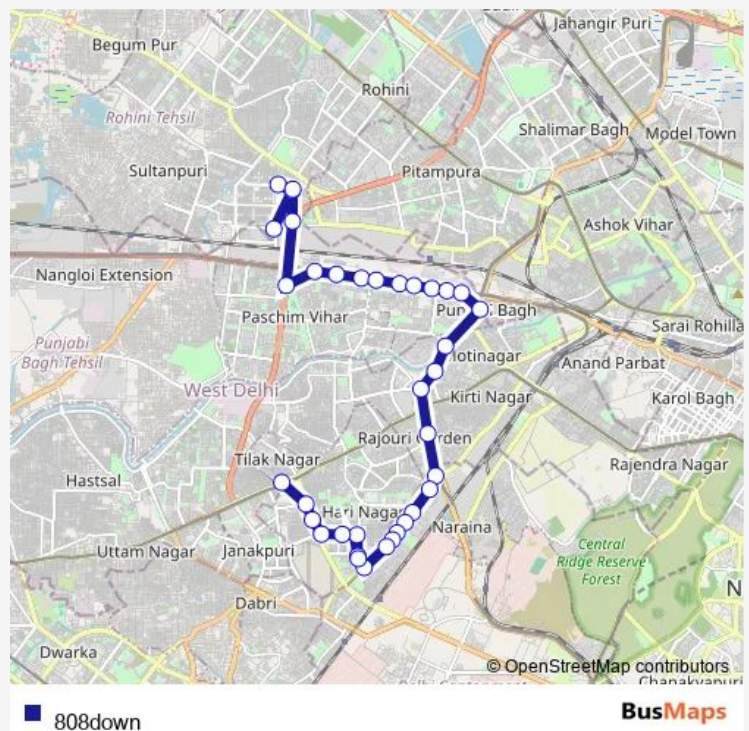

Bus 808down

[Go to website](#)

Direction

Q Block Mangolpuri — Tilak Nagar Crossing (Najafgarh Road)

36 stops

[Open route schedule](#)

- Q Block Mangolpuri
- E Block Mangol Puri
- PS Mangol Puri
- E Block Mangol Puri
- B Block Mangol Puri
- Peera Garhi Depot
- Paschim Vihar (Super Market)
- Multan Nagar
- New Multan Nagar
- Ordinance Depot
- Madipur JJ Colony
- Madipur Village
- SPM College
- Shivaji Park
- Maharaja Agrasen Hospital
- Punjabi Bagh East
- Punjabi Bagh Club
- ESI Hospital
- Rajdhani College / Raja Garden
- Rajouri Garden Market
- Mayapuri Depot Crossing

Route schedule

Q Block Mangolpuri — Tilak Nagar Crossing (Najafgarh Road)

Monday	05:42-20:50
Tuesday	05:42-20:50
Wednesday	05:42-20:50
Thursday	05:42-20:50
Friday	05:42-20:50
Saturday	05:42-20:50
Sunday	05:42-20:50

Route info

Direction: Q Block Mangolpuri

Stops: 36

Trip Duration: 1 hour 14 min

Government Press

Metal Forging

BE Block Hari Nagar / ESI Dispensary

PS Mayapuri