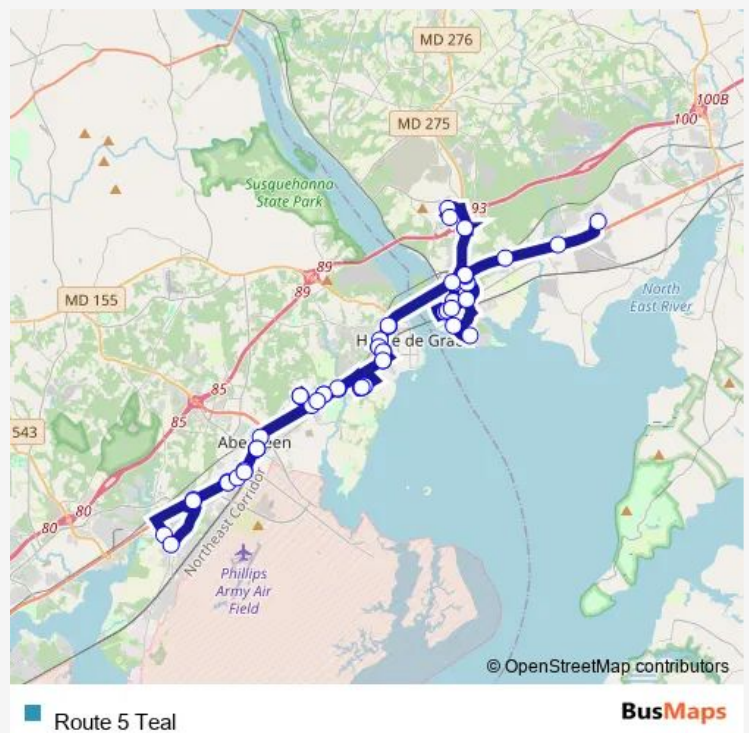

Bus Route 5 Teal

[Go to website](#)

Direction
 Aberdeen Train Station (Pulaski Hwy/US 40) — Aberdeen Train Station (Pulaski Hwy/US 40)

53 stops

[Open route schedule](#)

- Aberdeen Train Station (Pulaski Hwy/US 40)
- Medifast (to HdG/Perryville)
- Pulaski Hwy/US 40 & Oakington Rd
- Swan Creek Village Ctr / UC Med Ctr (2025 Pulaski Hwy/US 40)
- Opposite Lorien Bulle Rock (1830 Pulaski Hwy/US 40)
- Plastipak (to HdG/Perryville)
- Dunlop (to HdG/Perryville)
- Family Dollar (Revolution St & Seneca Ave)
- Havre de Grace Parks & Rec (Lewis Ln & Anderson Ave)
- Havre De Grace Medical Center
- Mcdonald's (Havre de Grace on Pulaski Hwy/US 40 by mailbox)
- Lindy's Market (Aiken Ave)
- Concord Apartments (Aiken Ave & Concord Dr)
- Perryville United Methodist Church (Broad St)
- Perryville Train Station (Broad St)
- Perryville Post Office (Broad St)
- Perry Point VA - Fire Station (Ave D)
- Perry Point VA - Intake/Admissions Stop (Seventh St & Boiler Rd)
- Route 7 & Ikea Rd

Route schedule

Aberdeen Train Station (Pulaski Hwy/US 40) — Aberdeen Train Station (Pulaski Hwy/US 40)

Monday	06:00-18:34
Tuesday	06:00-18:34
Wednesday	06:00-18:34
Thursday	06:00-18:34
Friday	06:00-18:34
Saturday	—
Sunday	—

Route info

Direction: Aberdeen Train Station (Pulaski Hwy/US 40)

Stops: 53

Trip Duration: 1 hour 50 min

Perryville Library (500 Coudon Blvd)

US 40 & Coudon Blvd (opposite Perryville Station Shopping Center)

Amazon Fulfillment Center (Principio Pkwy West)

Lidl Distribution Center (Belvidere Rd)

West Cecil Health Center (4863 Pulaski Hwy/US 40 at Roundabout)

Food Lion (Perryville, 5301 Pulaski Hwy/on US 40)

Hollywood Casino (1201 Chesapeake Overlook Dr)