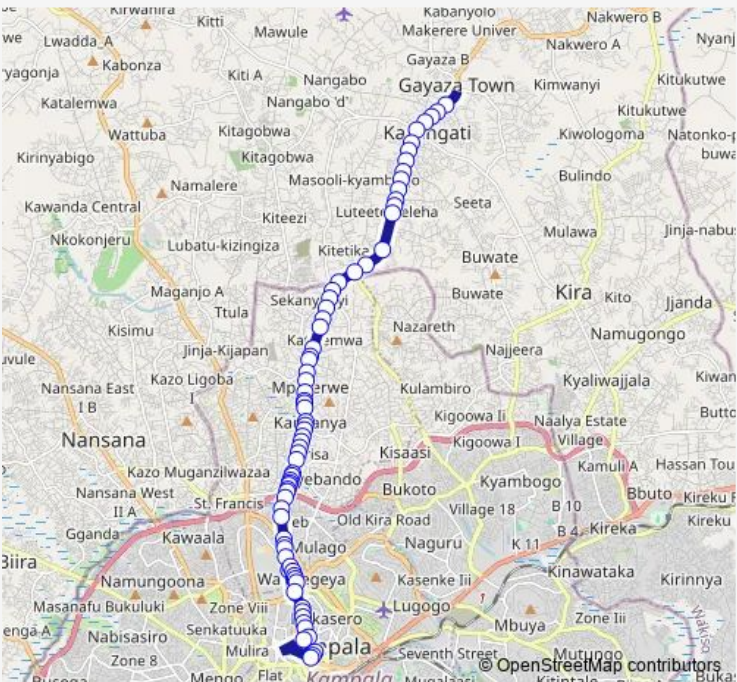

Bus Ic048 Gayaza Taxi Park-New Taxi Park

[Go to website](#)

Direction
 Balamu Small Path — City Square
 71 stops
[Open route schedule](#)

- Balamu Small Path
- Valley Guest House - Christian Community
- Sombe Metal Crafts
- Kasangaati Post Office
- Kasangati Stage
- Kasangaati Medical Centre
- Acodev
- Snack Zone Restaurant (Kasangati)
- Wampeewo Field (Lay Ground)
- Wampeewo Church of Uganda
- Wampeewo Ntakke Secondary School
- Side Road Supermarket
- Embassy Junior School (Kitetika)
- Seka Supermarket
- Kitetika High School
- Parambot Breweries
- Kumusavo
- Cold Night Bar
- Go Win For Christ Mission International
- Kumukaaga
- New Era Storm Inn

Route schedule
 Balamu Small Path — City Square

Monday	06:30-19:00
Tuesday	06:30-19:00
Wednesday	06:30-19:00
Thursday	06:30-19:00
Friday	06:30-19:00
Saturday	06:30-19:00
Sunday	06:30-19:00

Route info
 Direction: Balamu Small Path
 Stops: 71
 Trip Duration: 1 hour 26 min