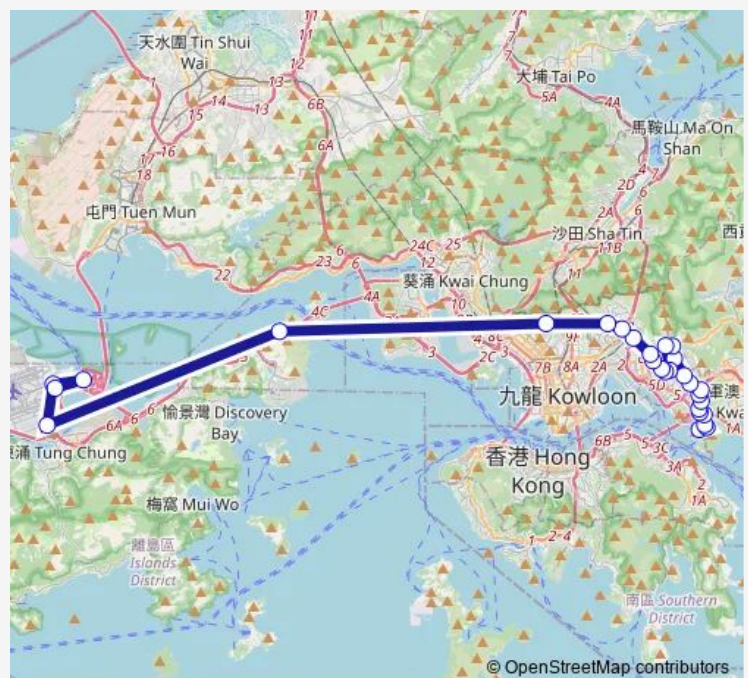

31 stops

[Open route schedule](#)

[Ctb] YAU Tong[[Kmb] YAU Tong BUS Terminus

[Ctb] KO YEE Estate, KO Chiu Road[[Kmb] KO YEE Estate

[Ctb] KO Chun Court, KO Chiu Road[[Kmb] KO Chun Court

[Ctb] KAM PAK House Hong PAK Court, PIK WAN Road[[Kmb] KAM PAK House

[Ctb] Lung PAK House Hong PAK Court, PIK WAN Road[[Kmb] Lung PAK House

[Ctb] Hong NGA Court, PIK WAN Road[[Kmb] Hong NGA Court

[Ctb] TAK Hong House TAK TIN Estate, PIK WAN Road[[Kmb] TAK Hong House

[Ctb] TAK King House TAK TIN Estate, PIK WAN Road[[Kmb] TAK King House

[Ctb] Hing TIN Estate, LIN TAK Road[[Kmb] Hing Tin

[Ctb] SAU Ming House SAU MAU Ping Estate, SAU Ming Road[[Kmb+Ctb] SAU Ming House/
Sau Ming House SAU MAU Ping Estate, SAU Ming Road[[Kmb] SAU Ming House

[Ctb] SAU MAU Ping Shopping Centre, SAU Ming Road[[Kmb+Ctb] SAU MAU Ping Shopping Centre/
Sau MAU Ping Shopping Centre, SAU Ming Road[[Kmb] SAU MAU Ping Shopping Centre

[Ctb] Shun TIN Estate[[Kmb+Ctb] Shun TIN BUS Terminus/
Shun TIN Estate[[Kmb] Shun TIN BUS Terminus

[Ctb] LEE YIP House Shun LEE Estate, LEE ON Road[[Kmb] LEE YIP House

Route schedule

[Ctb] YAU Tong[[Kmb] YAU Tong BUS Terminus — [Ctb] Airport (Ground Transportation Centre)[[Lwb] Airport (GTC) BUS Terminus

Monday	07:30
Tuesday	07:30
Wednesday	07:30
Thursday	07:30
Friday	07:30
Saturday	07:30
Sunday	—

Route info

Direction: [Ctb] YAU Tong[[Kmb] YAU Tong BUS Terminus

Stops: 31

Trip Duration: 1 hour 58 min