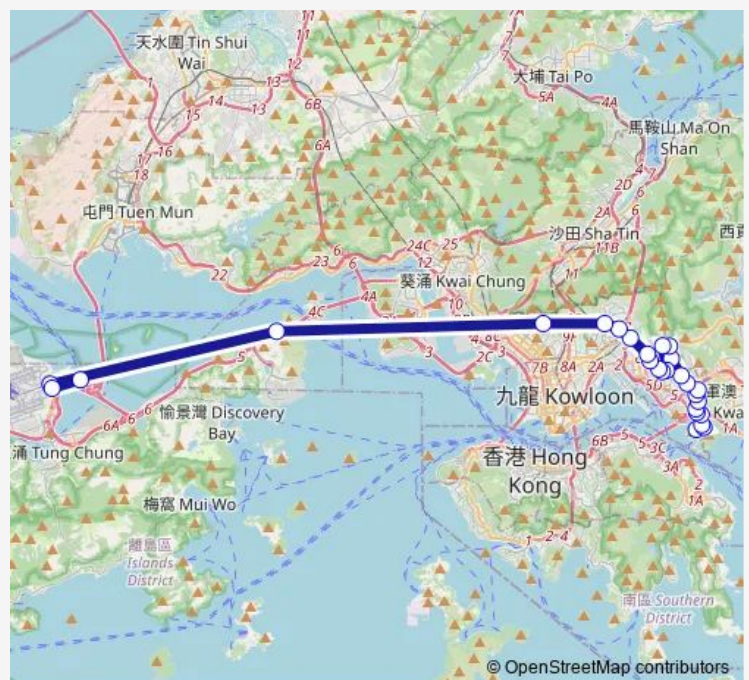

Monday 06:30-07:00

Tuesday 06:30-07:00

Wednesday 06:30-07:00

Thursday 06:30-07:00

Friday 06:30-07:00

Saturday 06:30-07:00

Sunday —

Route info

Direction: [Ctb] YAU Tong[[Kmb] YAU Tong BUS Terminus

Stops: 30

Trip Duration: 2 hour 0 min

■ A26 — YAU Tong - Airport

[Ctb] Shun LEE Fire Station, LEE ON Road[[Kmb] Shun LEE Fire Station

[Ctb] Hong Ning Road Park, Hong Ning Road[[Kmb+Ctb] Hong Ning Road Park/
Hong Ning Road Park, Hong Ning Road[[Kmb] Hong Ning Road Park