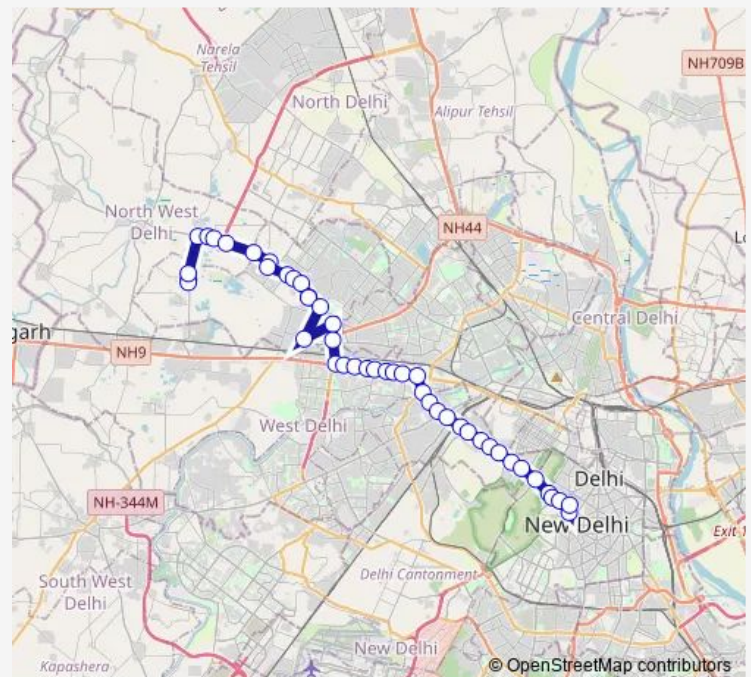

Thursday 09:00-09:30

Friday 09:00-09:30

Saturday 09:00-09:30

Sunday 09:00-09:30

Route info

Direction: Meer Vihar

Stops: 45

Trip Duration: 1 hour 50 min