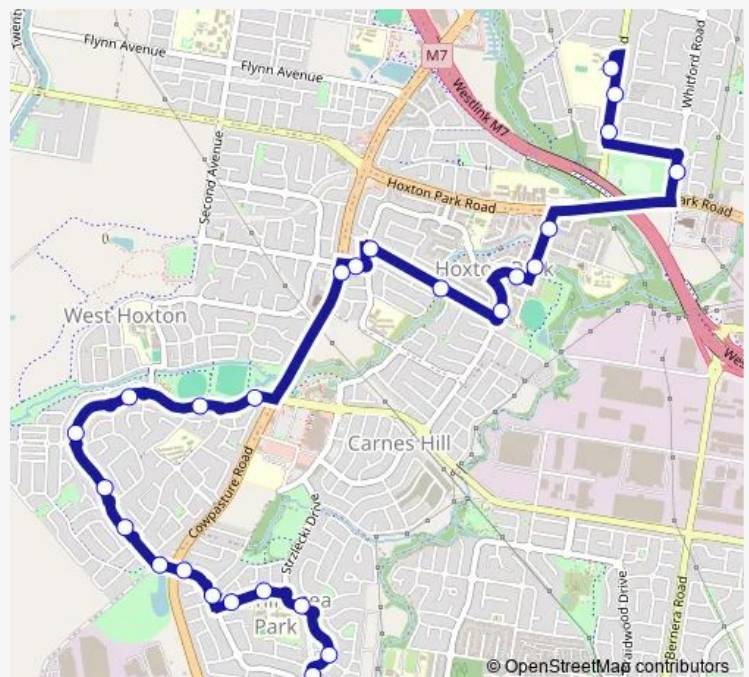

Nineteenth Av Before Pacific Palms Cct

Tibooburra Rd Before Cowpasture Rd

Cowpasture Rd After Tibooburra Rd

Greenway Dr After Cowpasture Rd

Greenway Dr Opp Greenway Park

Greenway Dr After Hobler Av

Greenway Dr Before Mitchell Dr

Greenway Dr Before Mitchell Dr

Greenway Dr Before Wyattville Dr

Horningsea Fire Station, Greenway Dr

Joshua Moore Dr After Cowpasture Rd

Joshua Moore Dr Opp Sunrise Pl

Route schedule

Hoxton Park High School — Horningsea Park Dr Before Camden Valley Way

Monday	15:32
Tuesday	15:32
Wednesday	15:32
Thursday	15:32
Friday	—
Saturday	—
Sunday	—

Route info

Direction: Hoxton Park High School

Stops: 27

Trip Duration: 0 hour 20 min

2027 — Hoxton Park HS to Horningsea Park

Horningsea Park Dr Before Leichhardt St

Horningsea Park Dr Opp John Edmondson High School

Horningsea Park Dr Opp Bunya Park

Horningsea Park Dr At Carruthers Dr

Horningsea Park Dr Before Brindabella Dr

Horningsea Park Dr Before Camden Valley Way