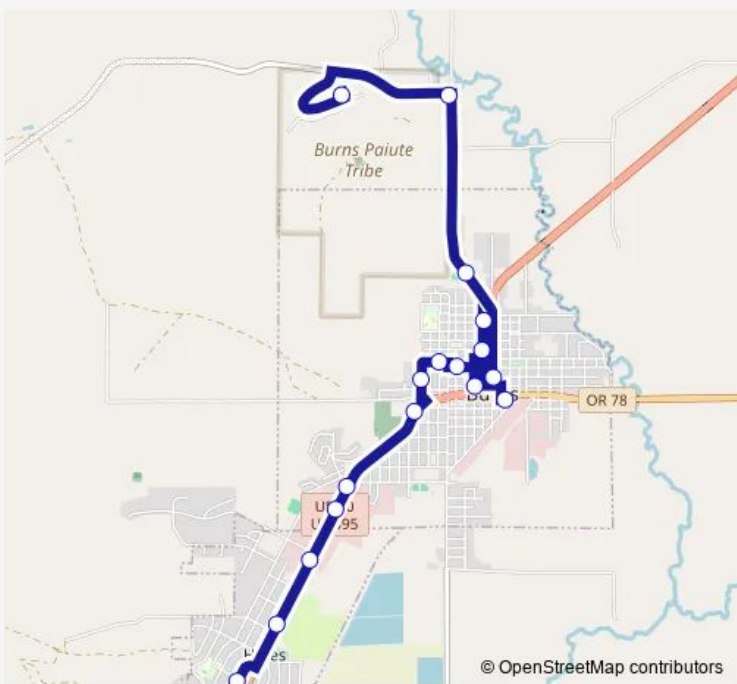

**Bus Westbound Route**

[Go to website](#)

**Direction**  
 Hcsc - 17 S Alder Ave — Hines Park - SW Circle Dr  
 17 stops  
[Open route schedule](#)

- Hcsc - 17 S Alder Ave
- Fresh Start - 195 N Broadway
- Triangle Park East
- Paiute Upper
- Paiute Lower
- Library - 80 W "D" St
- Marylhurst Apts - N Alvord Ave & W A St
- Safeway - W Madison St & N Buena Vista Ave
- Symmetry Care - N Diamond Ave & W Adams St
- Health Department - W Washington St & N Fairview Ave
- Veteran's Village
- Human Services Department
- Glory Days - 960 Oregon Ave
- BHS/Pool - 1000 Oregon Ave
- Apple Peddler - 540 Hwy 20
- Barebones - 306 N Hwy 20
- Hines Park - SW Circle Dr

**Route schedule**  
 Hcsc - 17 S Alder Ave — Hines Park - SW Circle Dr

Monday	07:00-18:10
Tuesday	07:00-18:10
Wednesday	07:00-18:10
Thursday	07:00-18:10
Friday	07:00-18:10
Saturday	08:00-16:10
Sunday	—

**Route info**  
 Direction: Hcsc - 17 S Alder Ave  
 Stops: 17  
 Trip Duration: 0 hour 39 min

Bus time schedules and route maps are available in an offline PDF at [busmaps.com](https://busmaps.com). Use the [busmaps.com](https://busmaps.com) website to see live bus times, train schedule or subway schedule, and step-by-step directions for all public transit in Burns

The schedule is provided in the local timezone. Times with "(+1)" indicate departures on the next day.

PDF file created on 2025-01-16

2024 BusMaps.com - All Rights Reserved