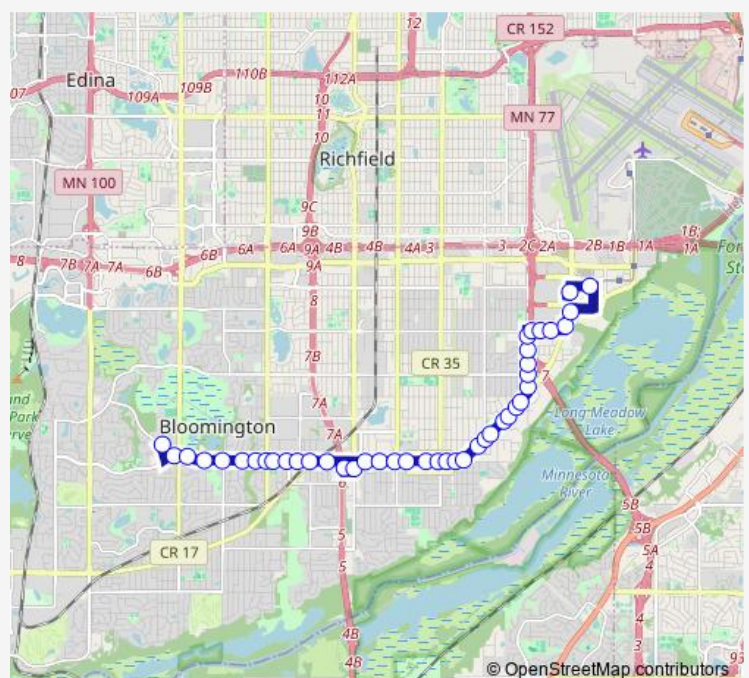

Old Shakopee Rd & Trail East Rd/10th Ave

Old Shakopee Rd & Elliott Ave S

Old Shakopee Rd (98th St) & Chicago Av S

98th St E & Columbus Ave S

Route schedule

MOA Transit Station Gate H — I-35W & 98th Street Station Gate D

Monday —

Tuesday —

Wednesday —

Thursday —

Friday —

Saturday 06:40-21:40

Sunday 06:40-18:40

Route info

Direction: MOA Transit Station Gate H

Stops: 29

Trip Duration: 0 hour 14 min

539

98th St E & Portland Ave S

98th St E & 4th Ave S

98th St E & Stevens Ave S

98th St W & Nicollet Ave S

98th St W & Pillsbury Ave S

98th St W & Grand Ave / Garfield Ave

Lyndale Ave S & 99th St W

I-35W & 98th Street Station Gate D

Direction

MOA Transit Station Gate H — Normandale College Transit Station

40 stops