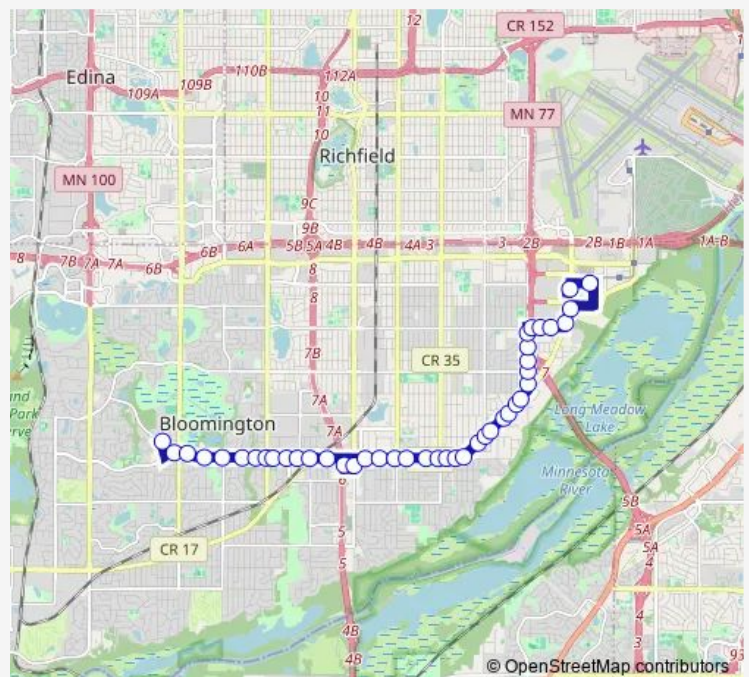

Old Shakopee Rd & Elliott Ave S

Old Shakopee Rd (98th St) & Chicago Av S

98th St E & Columbus Ave S

### Route schedule

MOA Transit Station Gate H — I-35W & 98th Street Station Gate D

Monday

—

Tuesday

06:40-21:40

Wednesday

06:40-18:40

### Route info

Direction: MOA Transit Station Gate H

Stops: 29

Trip Duration: 0 hour 14 min

539

98th St E & Portland Ave S

98th St E & 4th Ave S

98th St E & Stevens Ave S

98th St W & Nicollet Ave S

98th St W & Pillsbury Ave S

98th St W & Grand Ave / Garfield Ave

Lyndale Ave S & 99th St W

I-35W & 98th Street Station Gate D