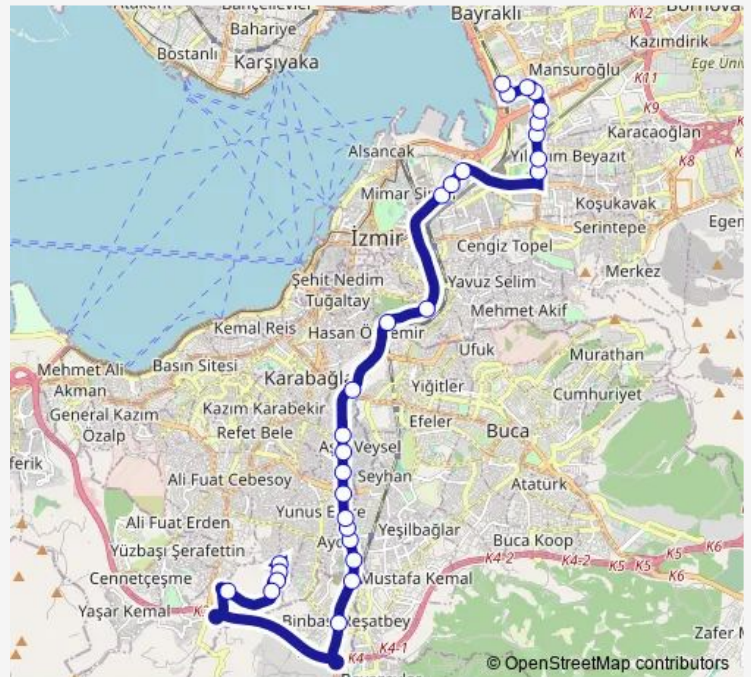

Saturday —

Sunday —

Route info

Direction: Çamlık

Stops: 30

Trip Duration: 1 hour 2 min

■ 539 — Yenitepe Evleri - Salhane Aktarma Merkezi

BusMaps