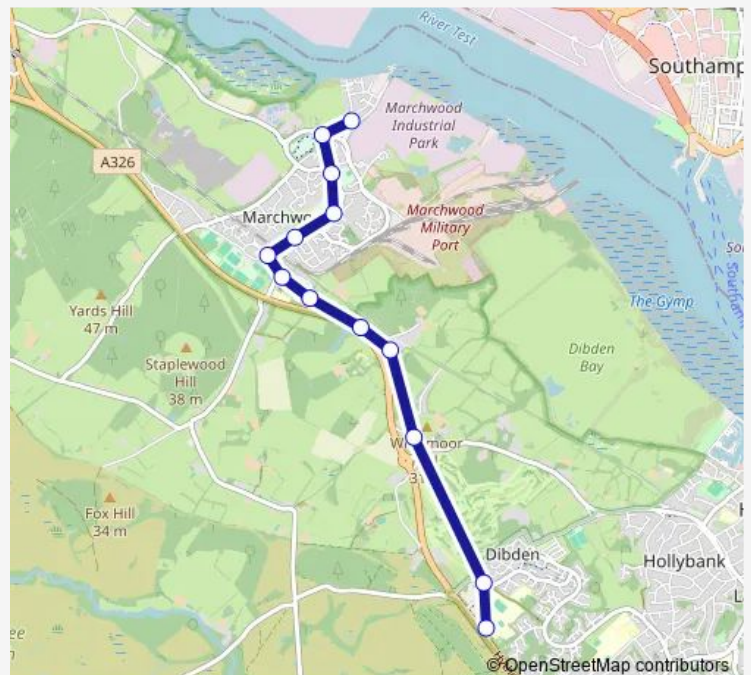

Thursday 07:45

Friday 07:45

Saturday —

Sunday —

Route info

Direction: Ordnance Way

Stops: 13

Trip Duration: 0 hour 13 min

■ 539 — Totton - Marchwood - Applemore College

BusMaps

Direction

College Only — Ordnance Way

15 stops

[Open route schedule](#)

College Only

Applemore Tesco

Autumn Road

Old Cracknore Close

Recreation Ground

Shorefield Road

Ordnance Way

Route schedule

College Only — Ordnance Way

Monday	15:10
Tuesday	15:10
Wednesday	15:10
Thursday	15:10
Friday	15:10
Saturday	—
Sunday	—