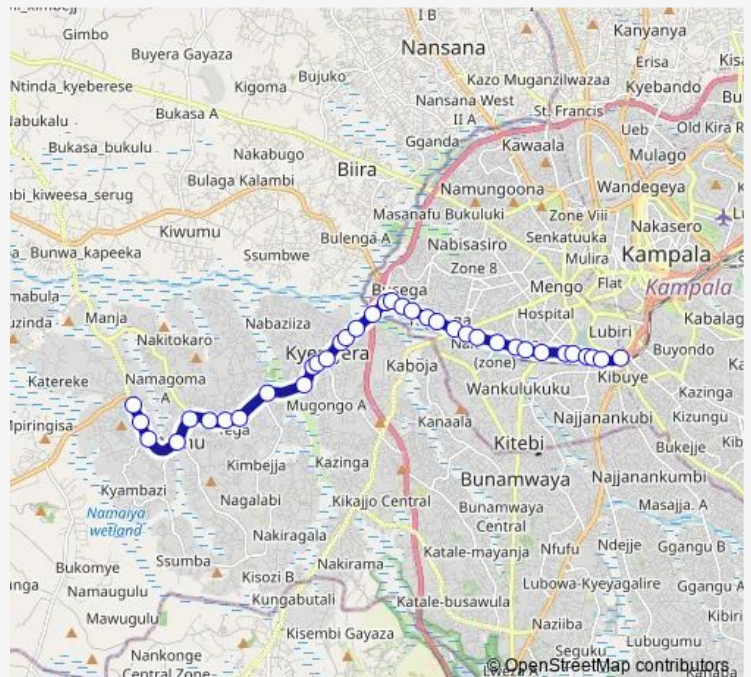

Thursday 06:30-19:00

Friday 06:30-19:00

Saturday 06:30-19:00

Sunday 06:30-19:00

Route info

Direction: Oilcom (Nsangi)

Stops: 36

Trip Duration: 1 hour 27 min

Tuesday 06:30-19:00

Wednesday 06:30-19:00

Thursday 06:30-19:00

Friday 06:30-19:00

Saturday 06:30-19:00

Sunday 06:30-19:00

Route info

Direction: Gapco Petro Station (Ndeeba)