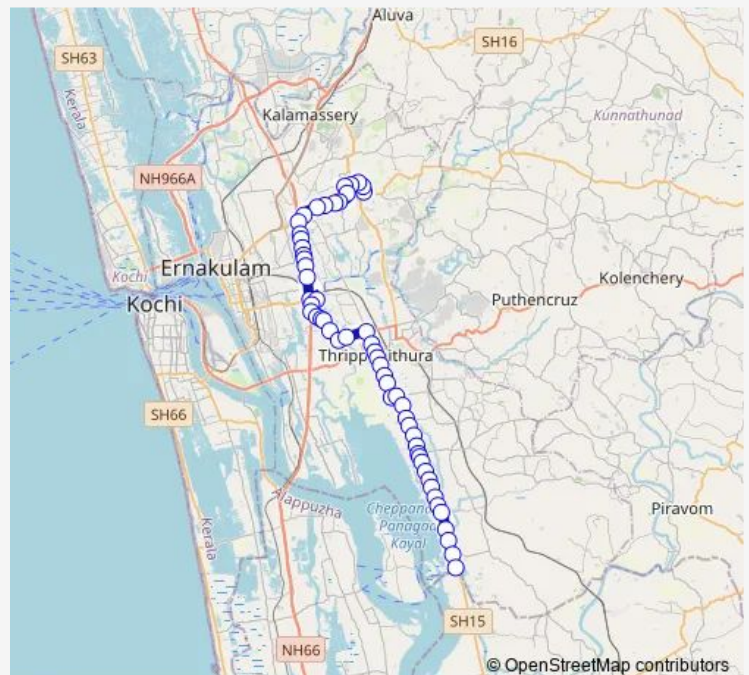

Thursday 06:00

Friday 06:00

Saturday 06:00

Sunday 06:00

Route info

Direction: Kakkanad Civil Station

Stops: 56

Trip Duration: 1 hour 19 min