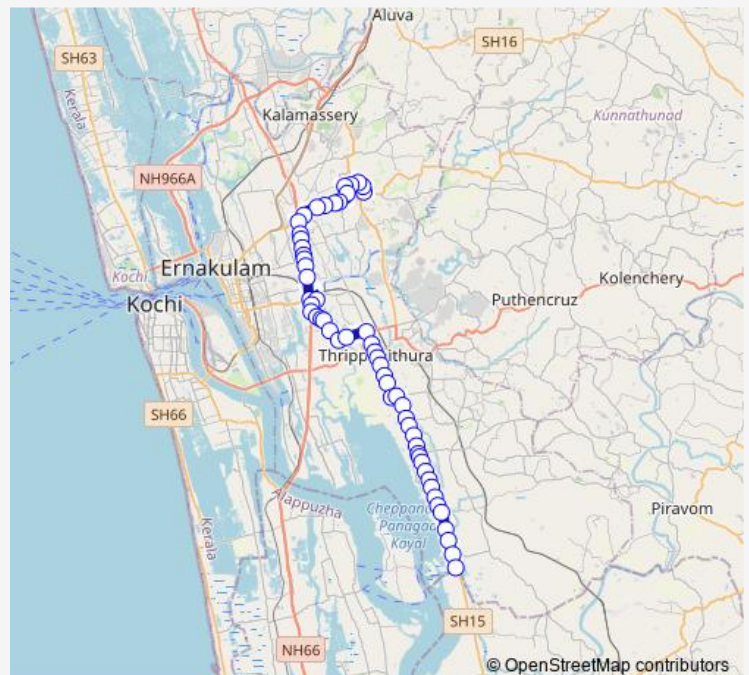

Thursday 06:00

Friday 06:00

Saturday 06:00

Sunday 06:00

Route info

Direction: Kakkanad Civil Station

Stops: 56

Trip Duration: 1 hour 19 min