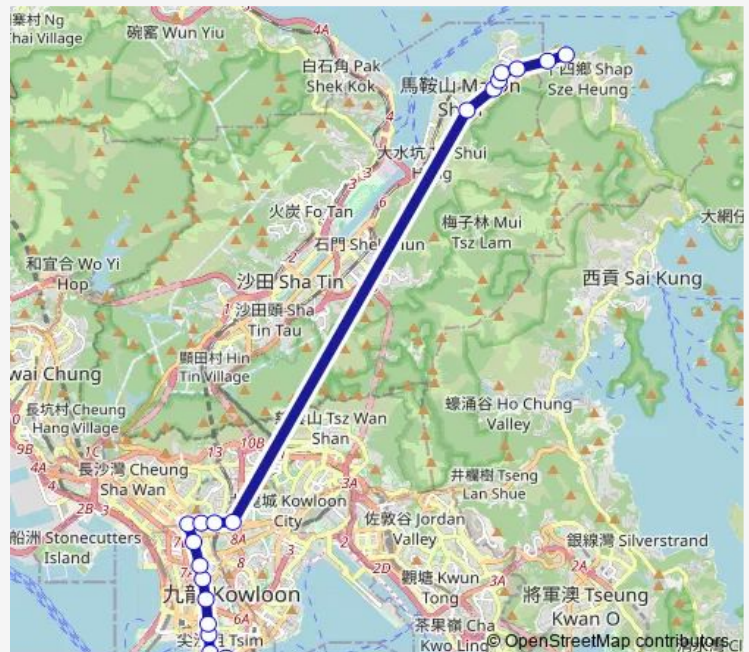

[Ctb] Caritas Dormitory Prince Edward, Boundary Street → [Kmb+Ctb] Caritas Dormitory Prince Ed-

Route schedule

[Ctb] Tsim SHA Tsui (Mody Road) → [Kmb+Ctb] Tsim SHA Tsui East (Mody Road) /
 [Ctb] Tsim SHA Tsui (Mody Road) → [Kmb] Tsim SHA Tsui East (Mody Road) — [Ctb] NAI Chung → [Kmb] NAI Chung

Monday	18:00
Tuesday	18:00
Wednesday	18:00
Thursday	18:00
Friday	18:00
Saturday	—
Sunday	—

Route info

Direction: [Ctb] Tsim SHA Tsui (Mody Road) → [Kmb+Ctb] Tsim SHA Tsui East (Mody Road) /
 [Ctb] Tsim SHA Tsui (Mody Road) → [Kmb] Tsim SHA Tsui East (Mody Road)

Stops: 20

Trip Duration: 1 hour 5 min

ward/
Caritas Dormitory Prince Edward, Boundary Street[[Kmb] Caritas Dormitory Prince Edward

[Ctb] YIU Shun House YIU ON Estate, MA ON Shan Road[[Kmb] YIU Shun House YIU ON Estate[[Lwb] YIU Shun House