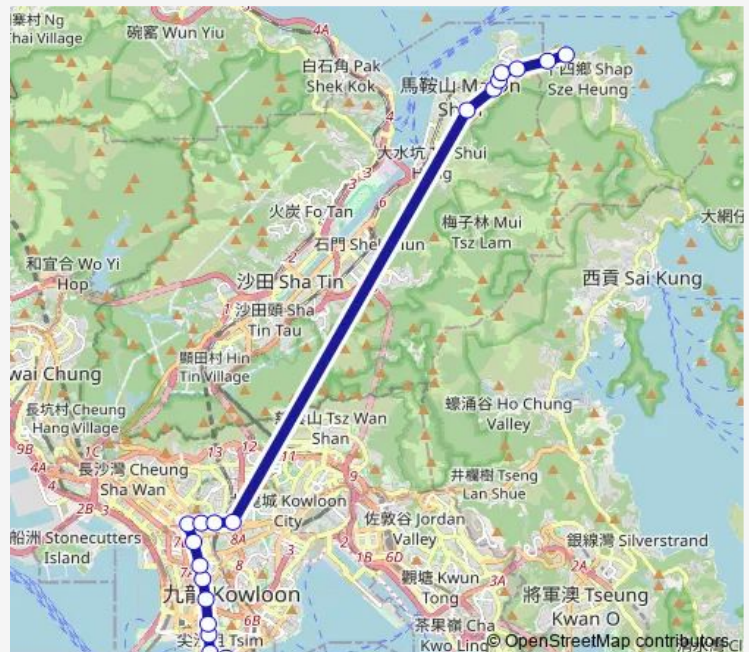

[Ctb] Caritas Dormitory Prince Edward, Boundary Street → [Kmb+Ctb] Caritas Dormitory Prince Ed-

Route schedule

[Ctb] Tsim SHA Tsui (Mody Road) → [Kmb+Ctb] Tsim SHA Tsui East (Mody Road) /
 [Ctb] Tsim SHA Tsui (Mody Road) → [Kmb] Tsim SHA Tsui East (Mody Road) — [Ctb] NAI Chung → [Kmb] NAI Chung

Monday	18:00
Tuesday	18:00
Wednesday	18:00
Thursday	18:00
Friday	18:00
Saturday	—
Sunday	—

Route info

Direction: [Ctb] Tsim SHA Tsui (Mody Road) → [Kmb+Ctb] Tsim SHA Tsui East (Mody Road) /
 [Ctb] Tsim SHA Tsui (Mody Road) → [Kmb] Tsim SHA Tsui East (Mody Road)

Stops: 20

Trip Duration: 1 hour 20 min

ward/
Caritas Dormitory Prince Edward, Boundary Street[[Kmb] Caritas Dormitory Prince Edward

[Ctb] YIU Shun House YIU ON Estate, MA ON Shan Road[[Kmb] YIU Shun House YIU ON Estate[[Lwb] YIU Shun House