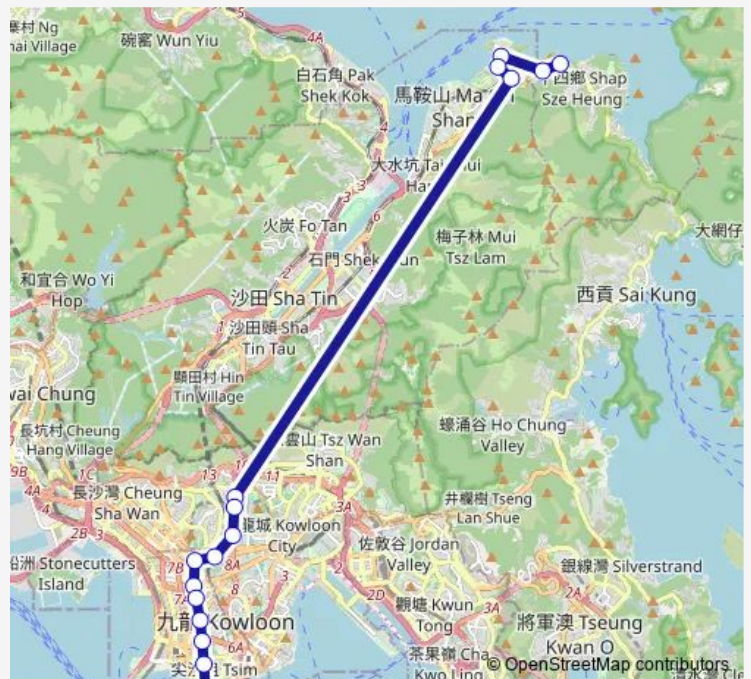

16 stops

[Open route schedule](#)

[Ctb] NAI Chung|[Kmb] NAI Chung

[Ctb] Symphony BAY Cheung MUK Tau, SAI SHA Road|[Kmb] Symphony Bay, Cheung MUK Tau

[Ctb] ST. Barths, YIU SHA Road|[Kmb] YIU SHA Road

[Ctb] Double Cove (Phase 4), WU KAI SHA Road|[Kmb] WU KAI SHA Road

[Ctb] WU KAI SHA Station|[Kmb+Ctb] WU KAI SHA Station/
Wu KAI SHA Station|[Kmb] WU KAI SHA Station|[Lwb] WU KAI SHA Station

[Ctb] Junction Road, Waterloo Road|[Kmb+Ctb] Junction Road Kowloon Tong/
Junction Road, Waterloo Road|[Kmb] Junction Road Kowloon Tong

[Ctb] Kowloon Tong Station, Waterloo Road|[Kmb+Ctb] Kowloon Tong Station/
Kowloon Tong Station, Waterloo Road|[Kmb] Kowloon Tong Station

[Ctb] Kowloon Tong Club, Waterloo Road|[Kmb] Kowloon Tong Club

[Ctb] Diocesan Boys' School, Prince Edward Road West|[Kmb] Diocesan Boys' School

[Ctb] Prince Edward Station, Prince Edward Road West|[Kmb] Prince Edward Station

[Kmb] Nelson Street Mong Kok

[Ctb] Sino Centre, Nathan Road|[Kmb] SOY Street Mong Kok

[Kmb] Wing Sing Lane YAU MA Tei

[Kmb] Cheong LOK Street YAU MA Tei

[Kmb] ST. Andrew'S Church

Route schedule

[Ctb] NAI Chung|[Kmb] NAI Chung — [Ctb] Middle Road, Nathan Road|[Kmb] Tsim SHA Tsui BBI - Middle Road

Monday 07:40

Tuesday 07:40

Wednesday 07:40

Thursday 07:40

Friday 07:40

Saturday —

Sunday —

Route info

Direction: [Ctb] NAI Chung|[Kmb] NAI Chung

Stops: 16

Trip Duration: 0 hour 58 min

87e — NAI Chung - Tsim SHA Tsui