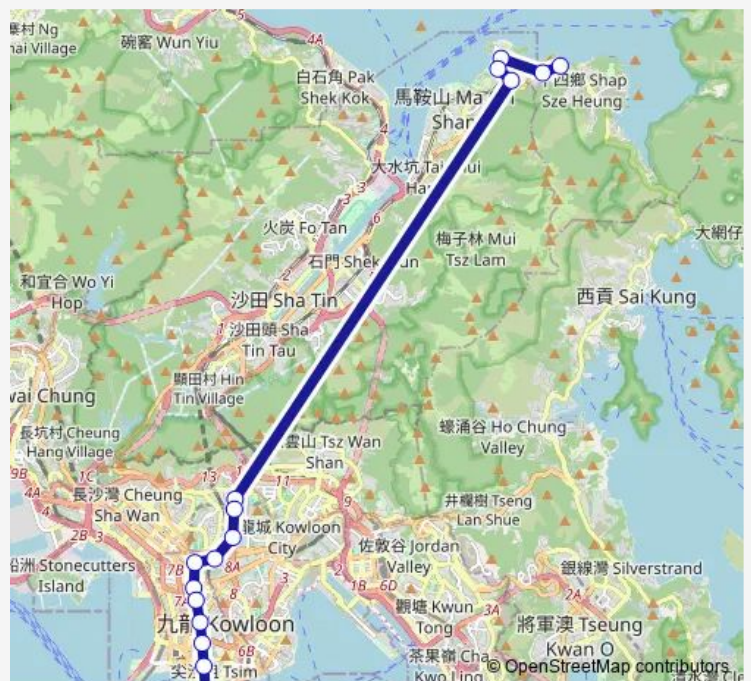

Monday 07:40

Tuesday 07:40

Wednesday 07:40

Thursday 07:40

Friday 07:40

Saturday —

Sunday —

Route info

Direction: [Ctb] NAI Chung|[Kmb] NAI Chung

Stops: 16

Trip Duration: 1 hour 4 min

87E — NAI Chung - Tsim SHA Tsui

[Ctb] Middle Road, Nathan Road[[Kmb] Tsim SHA Tsui BBI
- Middle Road

87E Bus time schedules and route maps are available in an offline PDF at busmaps.com. Use the busmaps.com website to see live bus times, train schedule or subway schedule, and step-by-step directions for all public transit in Mong Kok