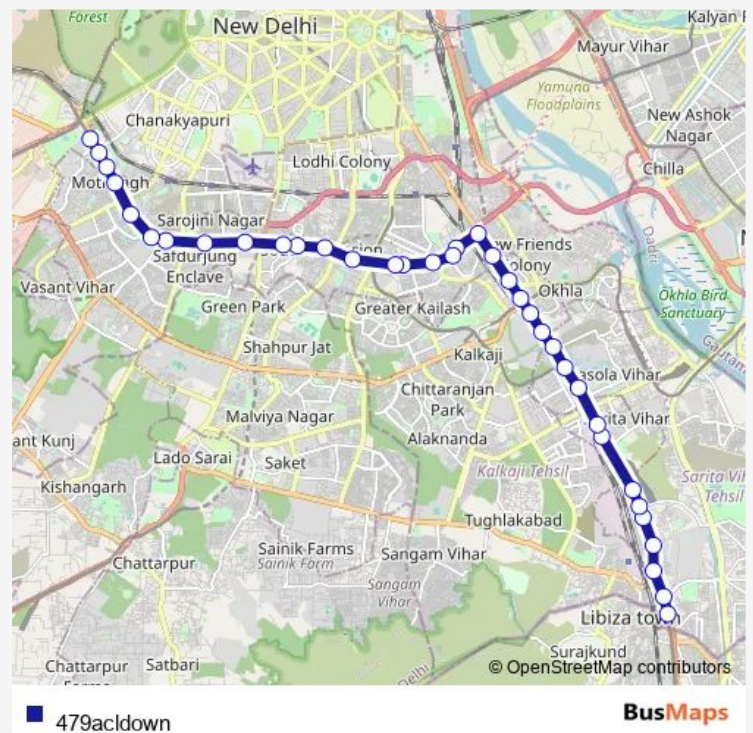

Nehru Nagar

Sri Niwaspuri / PG DAV College Lajpat Nagar

Lajpat Nagar Ring Road

Route schedule

Badarpur Border — Arsd College / Dhaula Kuan

Monday 05:20-21:05

Tuesday 05:20-21:05

Wednesday 05:20-21:05

Thursday 05:20-21:05

Friday 05:20-21:05

Saturday 05:20-21:05

Sunday 05:20-21:05

Route info

Direction: Badarpur Border

Stops: 36

Trip Duration: 1 hour 20 min