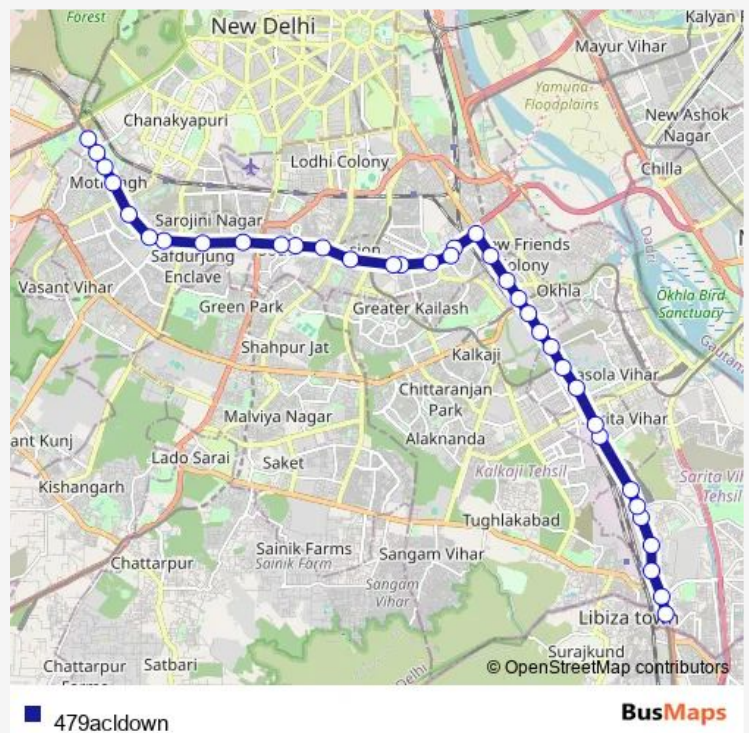

Nehru Nagar

Sri Niwaspuri / PG DAV College Lajpat Nagar

Lajpat Nagar Ring Road

Route schedule

Badarpur Border — Arsd College / Dhaula Kuan

Monday 05:20-21:05

Tuesday 05:20-21:05

Wednesday 05:20-21:05

Thursday 05:20-21:05

Friday 05:20-21:05

Saturday 05:20-21:05

Sunday 05:20-21:05

Route info

Direction: Badarpur Border

Stops: 36

Trip Duration: 1 hour 20 min