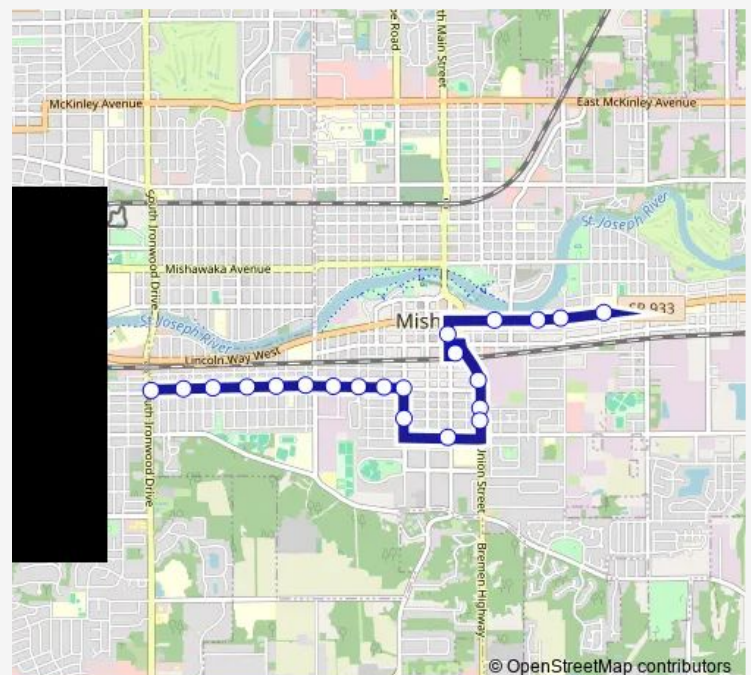

Somerset & Milburn (in)

Queensboro & Milburn (in)

Milburn & Ironwood (in)

Route schedule

Mishawaka High School - Curb Cut Stop — Milburn & Ironwood (in)

Monday 15:17-15:20

Tuesday 15:17-15:20

Wednesday 15:17-15:20

Thursday 15:17-15:20

Friday 15:17-15:20

Saturday —

Sunday —

Route info

Direction: Mishawaka High School - Curb Cut Stop

Stops: 21

Trip Duration: 0 hour 20 min

ST-M — Millburn School Tripper

Direction

John Young Middle School — Milburn & Ironwood (in)

24 stops

[Open route schedule](#)

John Young Middle School

Liberty & Jefferson

Broadway & Liberty (out)

Thursday 07:35

Friday 07:35

Saturday —

Sunday —

Route info

Direction: Milburn & Ironwood (out)

Stops: 21

Trip Duration: 0 hour 25 min