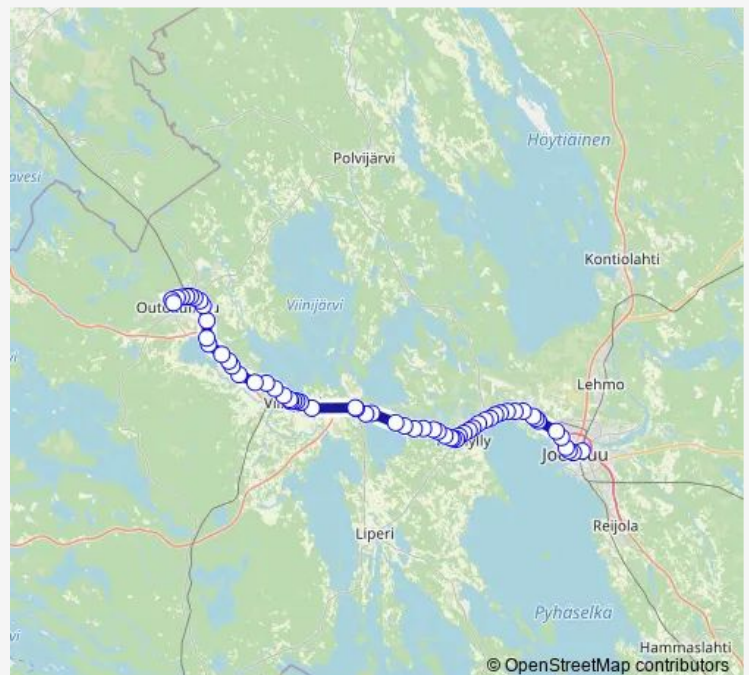

Thursday 17:15-21:20

Friday 17:15-21:20

Saturday —

Sunday —

Route info

Direction: Joensuun linja-autoasema, 2

Stops: 60

Trip Duration: 1 hour 0 min