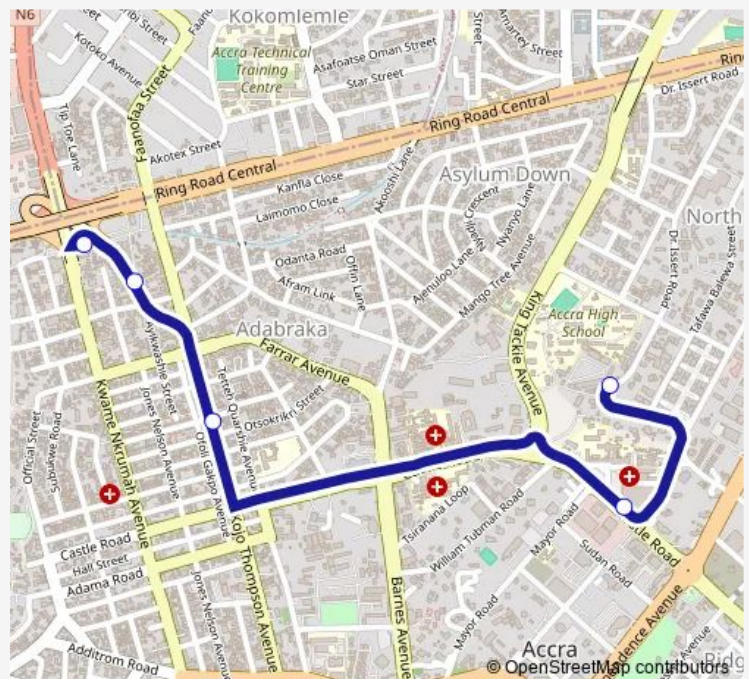

Bus 214 Circle ↔ Waec

[Go to website](#)

Direction

Waec — Circle

5 stops

[Open route schedule](#)

Waec

Ridge Hospital

Adabraka Market

Mr. Biggs

Circle

Route schedule

Waec — Circle

Monday	06:00
Tuesday	06:00
Wednesday	06:00
Thursday	06:00
Friday	06:00
Saturday	06:00
Sunday	06:00

Route info

Direction: Waec

Stops: 5

Trip Duration: 0 hour 11 min

214 — Circle ↔ Waec

Direction

Circle — Waec

3 stops

[Open route schedule](#)

Circle

Commercial Bank

Waec

Route schedule

Circle — Waec

Monday	06:00
Tuesday	06:00
Wednesday	06:00
Thursday	06:00
Friday	06:00
Saturday	06:00
Sunday	06:00

Route info

Direction: Circle

Stops: 3