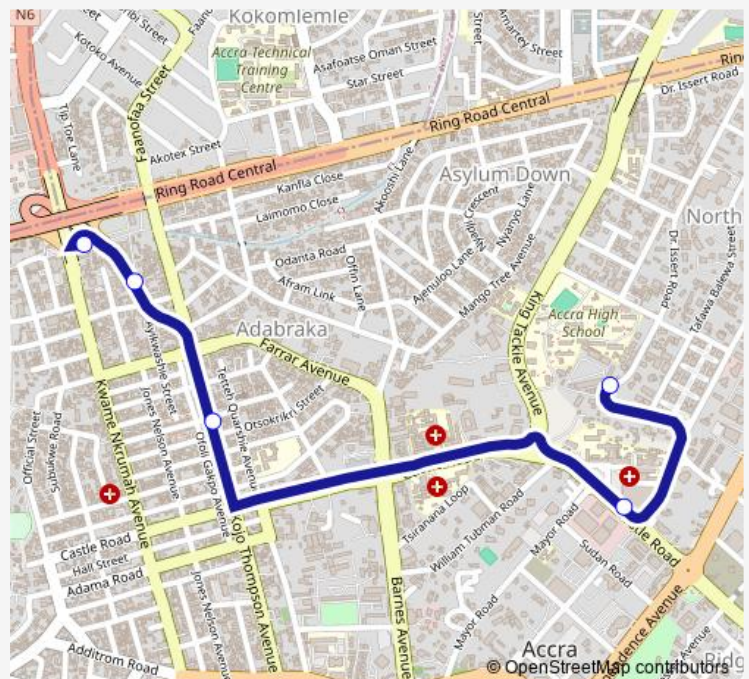

### Direction

Waec — Circle

5 stops

[Open route schedule](#)

Waec

Ridge Hospital

Adabraka Market

Mr. Biggs

### Route schedule

Waec — Circle

Monday 06:00

Tuesday 06:00

Wednesday 06:00

Thursday 06:00

Friday 06:00

Saturday 06:00

### Route info

Direction: Waec

Stops: 5

Trip Duration: 0 hour 11 min

214 — Circle ↔ Waec

**Direction**

Circle — Waec

3 stops

## Route schedule

Circle — Waec

Monday	06:00
Tuesday	06:00
Wednesday	06:00
Thursday	06:00
Friday	06:00
Saturday	06:00
Sunday	06:00