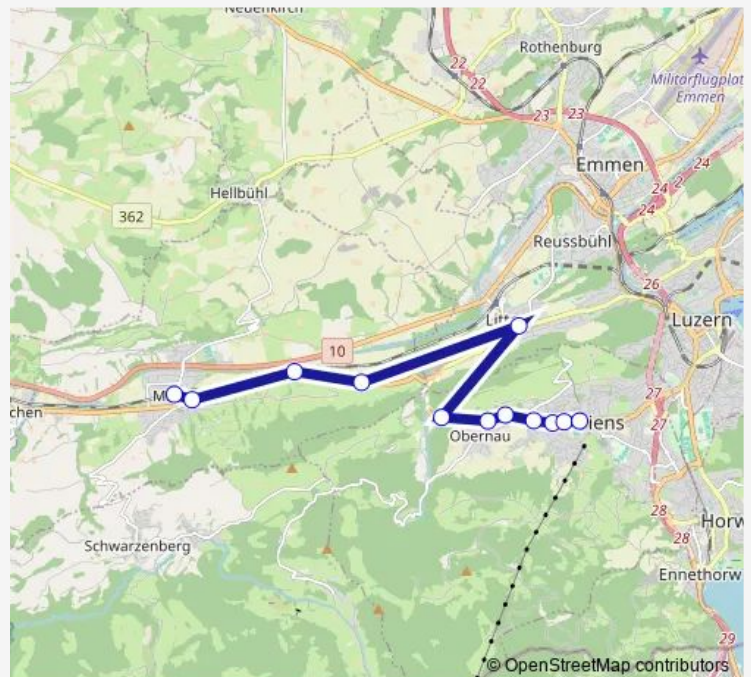

Route schedule

Malters, Bahnhof — Kriens, Busschleife

Monday 06:58-07:58

Tuesday 06:58-07:58

Wednesday 06:58-07:58

Thursday 06:58-07:58

Friday 06:58-07:58

Saturday 06:58-07:58

Sunday —

Route info

Direction: Malters, Bahnhof

Stops: 12

Trip Duration: 0 hour 25 min

Direction

Mesocco, Stazione — Bellinzona, Stazione

44 stops

[Open route schedule](#)

Mesocco, Stazione

Mesocco, Castello

Soazza, Staziòn

Soazza, Boffalora

Cabbiolo, Ara

Cabbiolo, Chiesa

Cabbiolo, sud