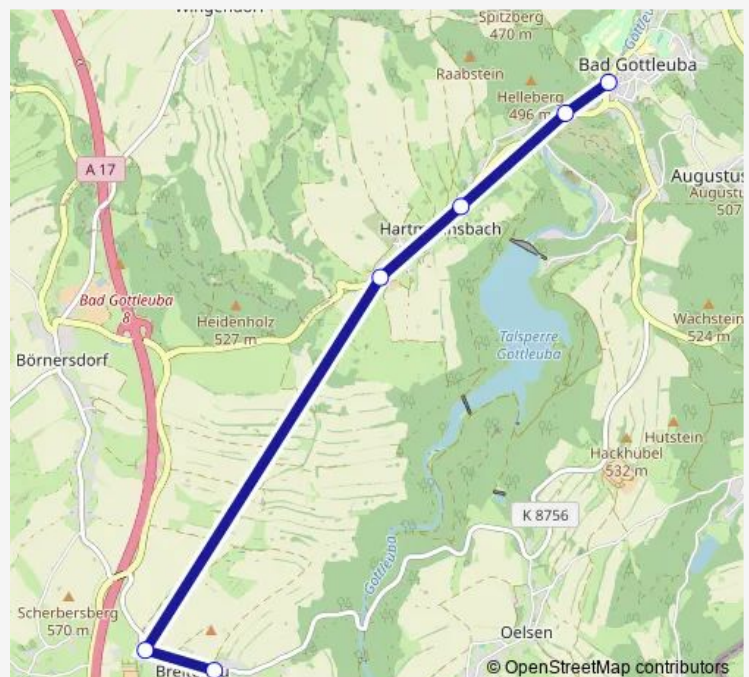

Bus 214

[Go to website](#)**Direction**

Breitenau Wendeplatz — Bad Gottleuba Hackebeilstr.

6 stops

[Open route schedule](#)

Breitenau Wendeplatz

Breitenau Viehanlage

Bad Gottl. Hmannsb. Lindenhof

Thursday 06:18-15:19

Friday 06:18-15:19

Saturday —

Sunday —

Route info

Direction: Breitenau Wendeplatz

Stops: 6

Trip Duration: 0 hour 14 min

■ 214

BusMaps

Direction

Bad Gottleuba Hackebeilstr. — Bad Gottleuba Hackebeilstr.

24 stops

[Open route schedule](#)

Bad Gottleuba Hackebeilstr.

Bad Gottleuba Bähmühle

Monday 06:55-15:55

Tuesday 06:55-15:55

Wednesday 06:55-15:55

Thursday 06:55-15:55

Friday 06:55-15:55

Saturday —

Sunday —

Route info