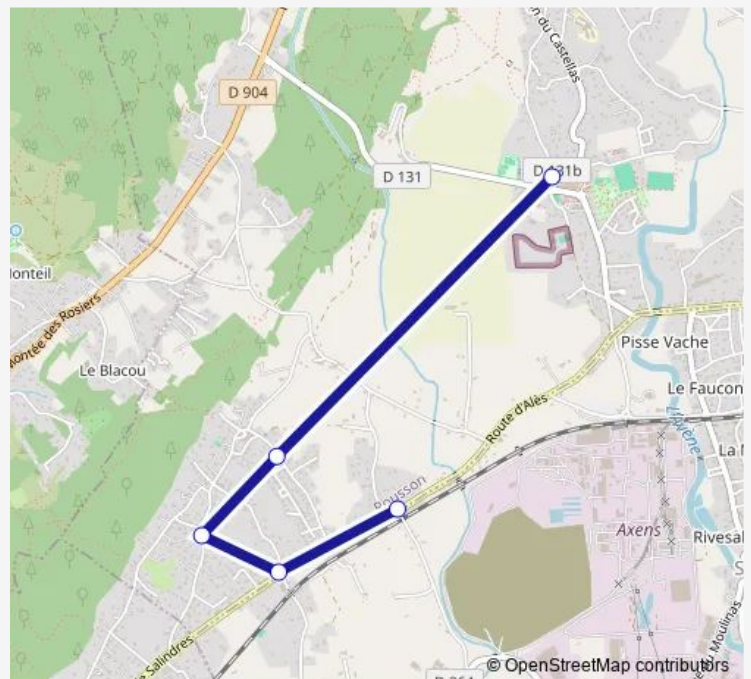

### Direction

Charriere — Ecole

5 stops

[Open route schedule](#)

Charriere

LE Ranquet

MAS Ricaud

Treilletes

### Route schedule

Charriere — Ecole

Monday 08:15

Tuesday 08:15

Wednesday —

Thursday 08:15

Friday 08:15

Saturday —

### Route info

Direction: Charriere

Stops: 5

Trip Duration: 0 hour 15 min

214 — Rousson - Ecole DE Rousson