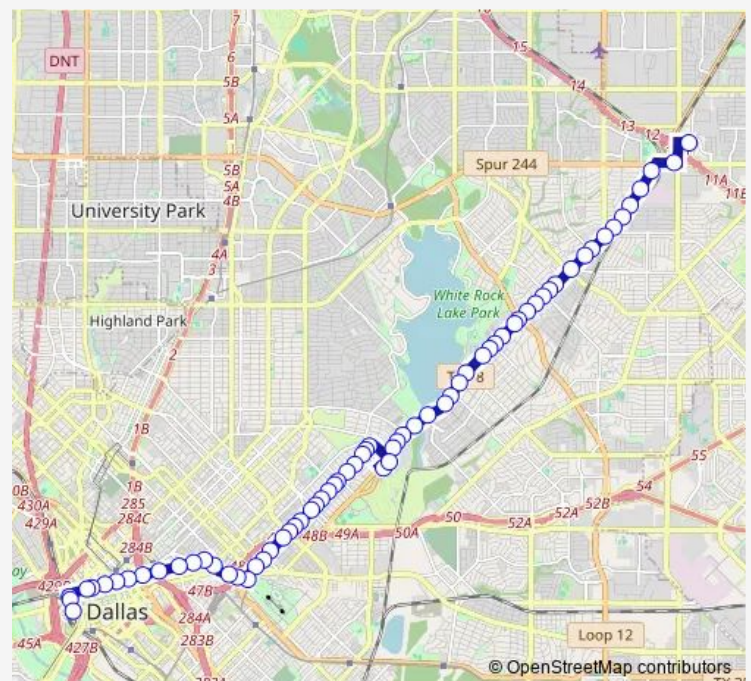

Parry @ Fletcher - N - Ns

Parry @ Peak - N - Ns

Lindsley @ Carroll - N - Ns

Route schedule

Houston @ Young - S - Mb — South Garland Tc

Monday	05:11-00:20 ⁺¹
Tuesday	05:11-00:20 ⁺¹
Wednesday	05:11-00:20 ⁺¹
Thursday	05:11-00:20 ⁺¹
Friday	05:11-00:20 ⁺¹
Saturday	05:11-00:16 ⁺¹
Sunday	05:11-00:16 ⁺¹

Route info

Direction: Houston @ Young - S - Mb

Stops: 67

Trip Duration: 0 hour 50 min

214 — Lindsley

Lindsley @ Bank - N - Ns

Lindsley @ Fitzhugh - N - Ns

Lindsley @ Munger - N - Fs