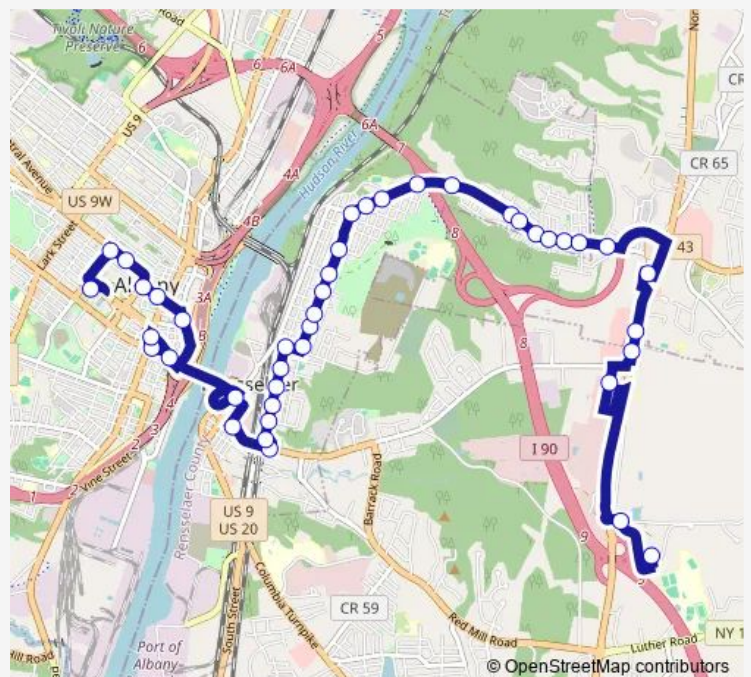

S. Pearl St & Dunn Bridge Ramp

Broadway & Fourth Ave

3rd Ave & Walker St (City Hall)

3rd Ave & Adams St

Adams St & East St

East St & Fourth Ave

East St & Herrick St (Rensselaer Rail Station)

East St & Wendell St

East St & Willow St

East St & Partition St

800 3rd St

3rd St & John St

3rd St & Glen St

Route schedule

Empire State Plaza Concourse — East Greenbush Tech Park

Monday 06:05-22:44

Tuesday 06:05-22:44

Wednesday 06:05-22:44

Thursday 06:05-22:44

Friday 06:05-22:44

Saturday 07:21-22:35

Sunday 07:37-18:20

Route info

Direction: Empire State Plaza Concourse

Stops: 42

Trip Duration: 0 hour 41 min

214 — Rensselaer 3rd Street

3rd St & Catherine St

3rd St & Garden Pl

3rd St & Fowler Ave

3rd St & Washington Ave

Washington Ave & Chestnut St