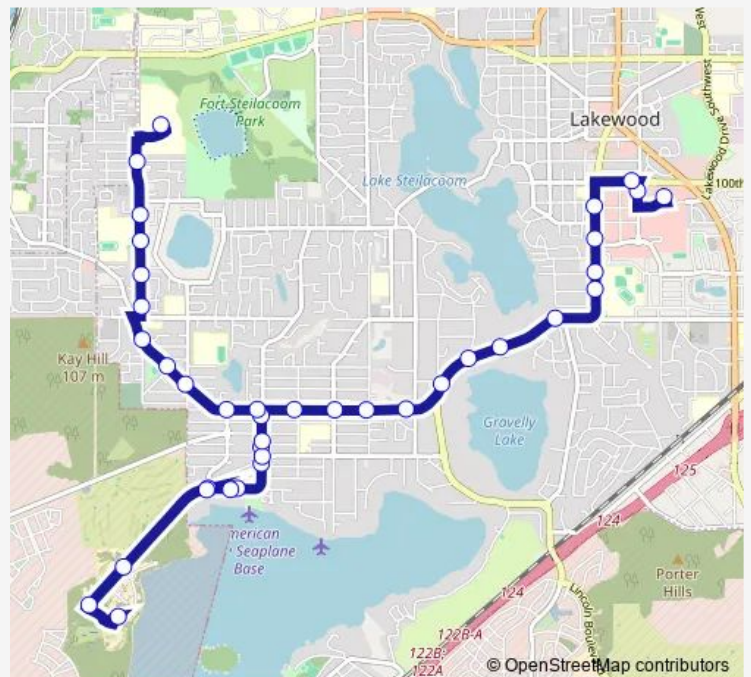

Gravelly Lake Dr & Tower Rd

Washington Blvd SW & Interlaaken Dr

Washington Blvd SW & 83rd Ave

Washington Blvd SW & Lake City

Washington Blvd SW & Alameda Ave

Vernon Ave SW & Washington Blvd

Vernon Ave SW & Lawndale Ave

Vernon Ave SW & North Lake Dr SW

Veterans Dr SW & Vernon Ave SW

Veterans Dr SW & Edgewood Ave SW

Veterans Dr SW & VA Healthcare - Bldg 81

**Route schedule**

Lakewood TC - Zone B — Pierce College - Steilacoom

Monday	05:40-21:40
Tuesday	05:40-21:40
Wednesday	05:40-21:40
Thursday	05:40-21:40
Friday	05:40-21:40
Saturday	08:45-19:45
Sunday	09:45-17:45

**Route info**

Direction: Lakewood TC - Zone B

Stops: 38

Trip Duration: 0 hour 32 min

Washington Blvd SW & Edgewood Ave

Military Rd SW & Holden Rd

Military Rd SW & Masonic Rd

Military Rd SW & 114th St SW

Farwest Dr & 111th St Ct W

Farwest Dr & 108th St SW

Farwest Dr & 105th St Ct

Farwest Dr & 102nd St SW