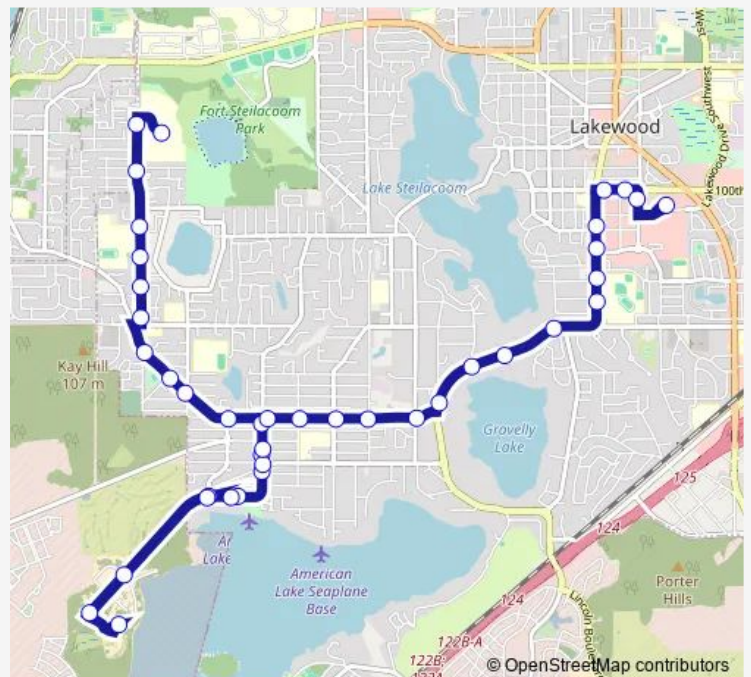

Gravelly Lake Dr & Tower Rd

Washington Blvd SW & Interlaaken Dr

Washington Blvd SW & 83rd Ave

Washington Blvd SW & Lake City

Washington Blvd SW & Alameda Ave

Vernon Ave SW & Washington Blvd

Vernon Ave SW & Lawndale Ave

Vernon Ave SW & North Lake Dr Sw

Veterans Dr SW & Vernon Ave Sw

Veterans Dr SW & Edgewood Ave Sw

Veterans Dr SW & VA Healthcare - Bldg 81

**Route schedule**

Lakewood TC - Zone B — Pierce College - Steilacoom

Monday	05:40-21:40
Tuesday	05:40-21:40
Wednesday	05:40-21:40
Thursday	05:40-21:40
Friday	05:40-21:40
Saturday	08:45-19:45
Sunday	09:45-17:45

**Route info**

Direction: Lakewood TC - Zone B

Stops: 38

Trip Duration: 0 hour 32 min

Washington Blvd SW & Edgewood Ave

Military Rd SW & Holden Rd

Military Rd SW & Masonic Rd

Military Rd SW & 114th St Sw

Farwest Dr & 111th St Ct W

Farwest Dr & 108th St Sw

Farwest Dr & 105th St Ct

Farwest Dr & 102nd St Sw