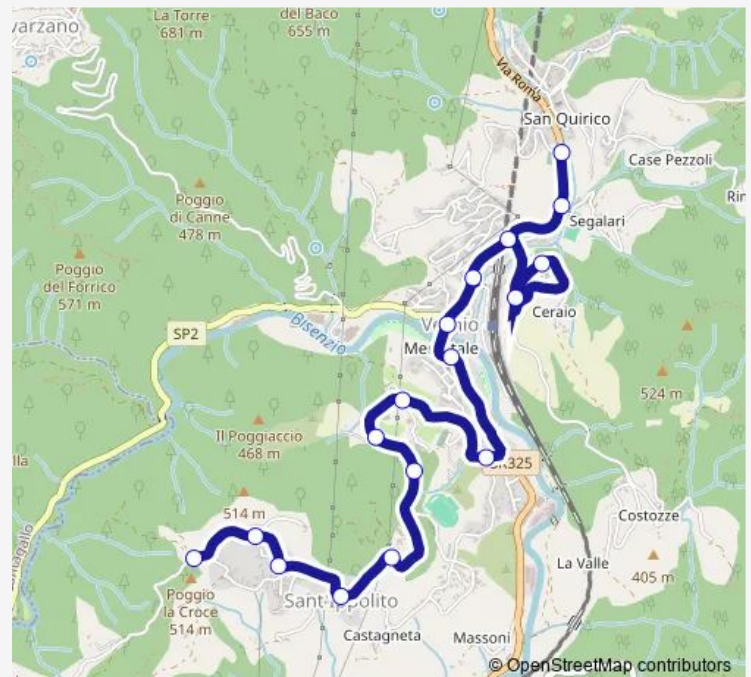

### Route schedule

Sofignano — Vaiano Fs

Monday 06:37-17:42

Tuesday 06:37-17:42

Wednesday 06:37-17:42

Thursday 06:37-17:42

Friday 06:37-17:42

Saturday 06:37-17:42

### Route info

Direction: Sofignano

Stops: 15

Trip Duration: 0 hour 19 min

**Direction**

Sant'Ippolito Di Vernio — Vernio

16 stops

[Open route schedule](#)