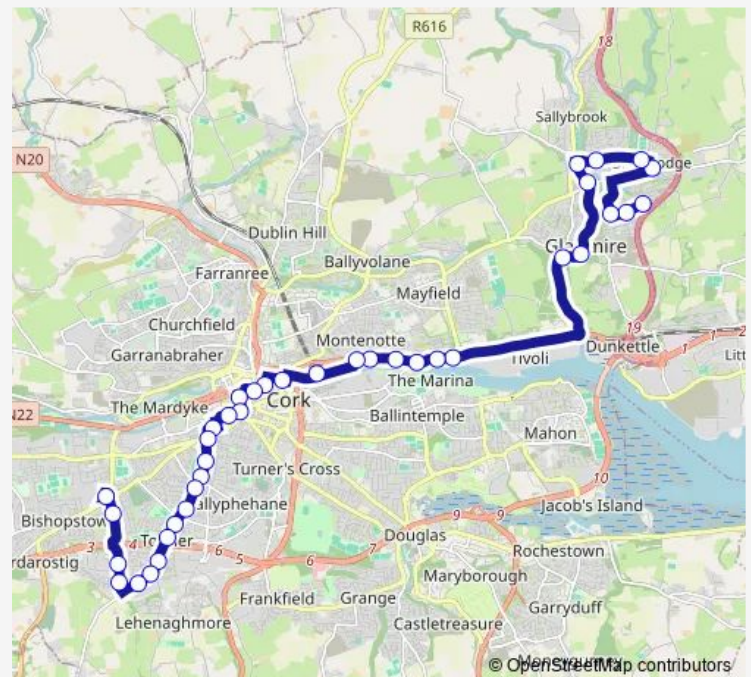

Wandesford Quay

Daunt Square

Saint Patrick's Street

Route schedule

CUH Emergency Department — Knockraha

Monday 09:00-18:00

Tuesday 09:00-18:00

Wednesday 09:00-18:00

Thursday 09:00-18:00

Friday 09:00-18:00

Saturday 09:00-18:00

Sunday —

Route info

Direction: CUH Emergency Department

Stops: 40

Trip Duration: 0 hour 53 min

214 — Glanmire - City Centre - Cuh

Maccurtain Street

Kent Station North

Grattan Hill Junction

Clahane

Water Street Junction

Beale's Hill

Bellevue Villas

Thursday 07:16-19:00

Friday 07:16-19:00

Saturday 07:16-18:56

Sunday —

Route info

Direction: Knockraha

Stops: 37

Trip Duration: 1 hour 1 min