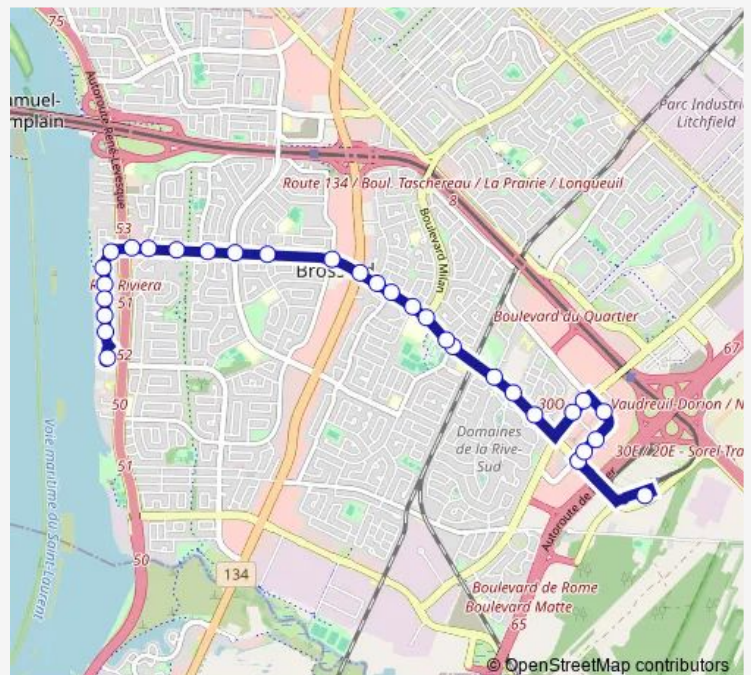

### Route schedule

Terminus Brossard — 8405 St-Charles

Monday —

Tuesday —

Wednesday —

Thursday —

Friday —

Saturday 09:00-18:00

### Route info

Direction: Terminus Brossard

Stops: 31

Trip Duration: 0 hour 22 min

214 — Station Brossard / de Rome / St-Laurent

de Rome / pl. Soulanges

de Rome / Tisserand

de Rome / Marie-Victorin