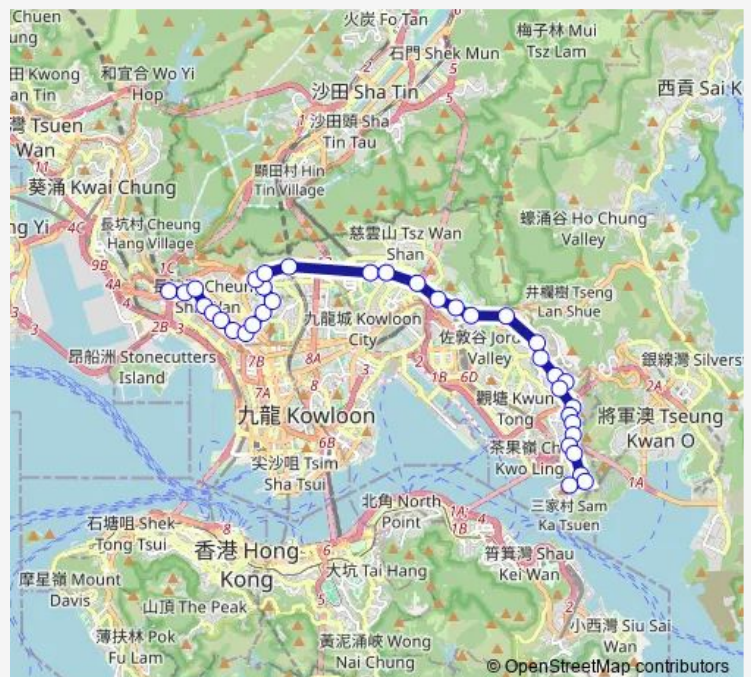

**Route info**

Direction: [Kmb] KOM Tsun Street BUS Terminus

Stops: 36

Trip Duration: 1 hour 13 min

214 — YAU Tong - Cheung SHA WAN (KOM Tsun Street) **BusMaps**

[Ctb] Wong TAI SIN Station, Lung Cheung Road[[Kmb]  
Wong TAI SIN BBI - Wong TAI SIN Temple