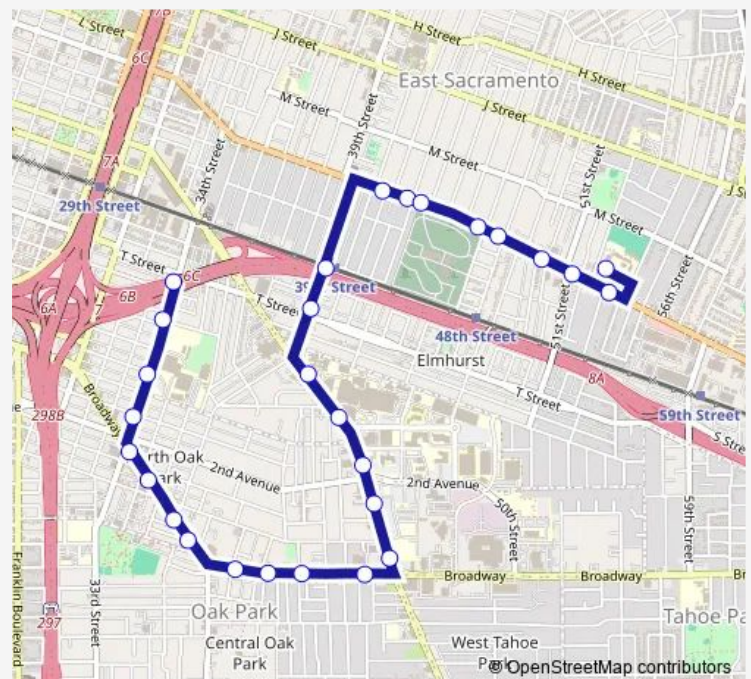

Folsom Blvd & 42nd ST (Eb)

### Route schedule

34th ST & T ST (Sb) — N ST & Rodeo WAY (Wb)

Monday 07:54

Tuesday 07:54

Wednesday 07:54

Thursday 07:54

Friday 07:54

Saturday —

### Route info

Direction: 34th ST & T ST (Sb)

Stops: 28

Trip Duration: 0 hour 21 min

214 — Broadway - Stockton Blvd

Folsom Blvd & 43rd ST (Eb)

Folsom Blvd & 46th ST (Eb)

Folsom Blvd & 47th ST (Eb)

Folsom Blvd & 49th ST (Eb)

Folsom Blvd & 51st ST (Eb)

Folsom Blvd & 53rd ST (Eb)

N ST & Rodeo WAY (Wb)

**Direction**

N ST &amp; Rodeo WAY (Wb) — T ST &amp; 34th ST (Wb)

24 stops

[Open route schedule](#)