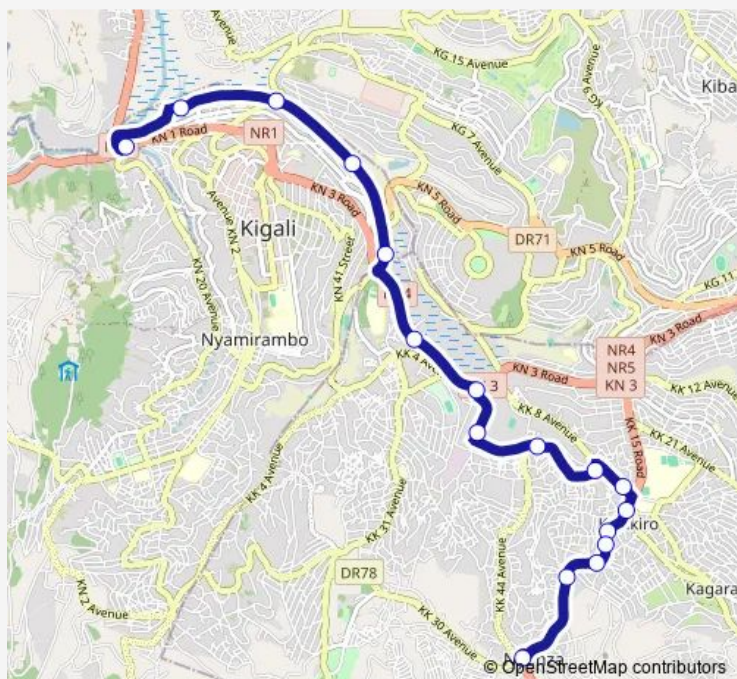

magerwa

Unknown

Unknown

Unknown

Unknown

Unknown

Nyabugogo bus park

Route schedule

nyanza bus park — Nyabugogo bus park

Monday	15:40
Tuesday	15:40
Wednesday	15:40
Thursday	15:40
Friday	15:40
Saturday	—
Sunday	—

Route info

Direction: nyanza bus park

Stops: 17

Trip Duration: 0 hour 52 min

■ 214 — Royal - Zone II - 214

Direction

Nyabugogo Taxi Park — Kicukiro bus park

19 stops

[Open route schedule](#)

Nyabugogo Taxi Park

Unknown

Unknown

Unknown

Monday 15:36

Tuesday 15:36

Wednesday 15:36

Thursday 15:36

Friday 15:36

Saturday —

Sunday —

Route info